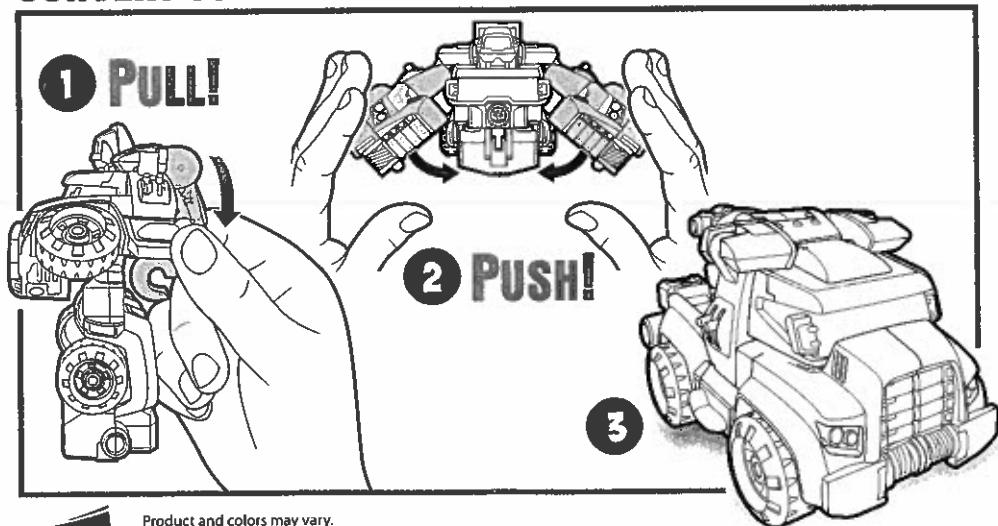

**AGES 3-6**

37155/33065 Ass't.

**HOIST  
THE TOW-BOT™**

**PLAYSKOOL  
HEROES™**

**CONVERT TO ROBOT:**

**CONVERT TO VEHICLE:**

Product and colors may vary.  
Retain these instructions for future reference.  
Manufactured under license from TOMY Company, Ltd.  
© 2011 Hasbro. All Rights Reserved.  
TM & ® denote U.S. Trademarks.