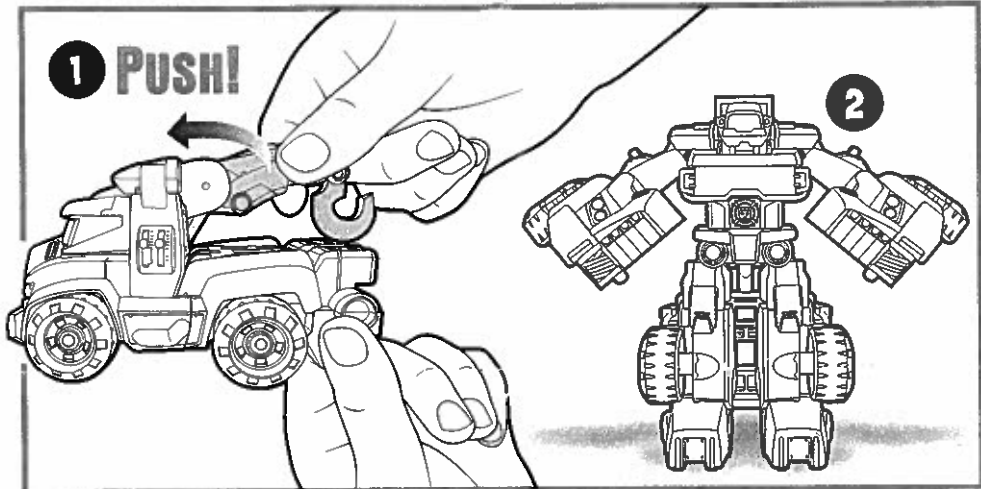

**AGES 3-6**

37155/33065 Ass't.

**HOIST  
THE TOW-BOT™**

**PLAYSKOOL  
HEROES™**

**CONVERT TO ROBOT:**

**CONVERT TO VEHICLE:**

Product and colors may vary.  
Retain these instructions for future reference.  
Manufactured under license from TOMY Company, Ltd.  
© 2011 Hasbro. All Rights Reserved.  
TM & ® denote U.S. Trademarks.