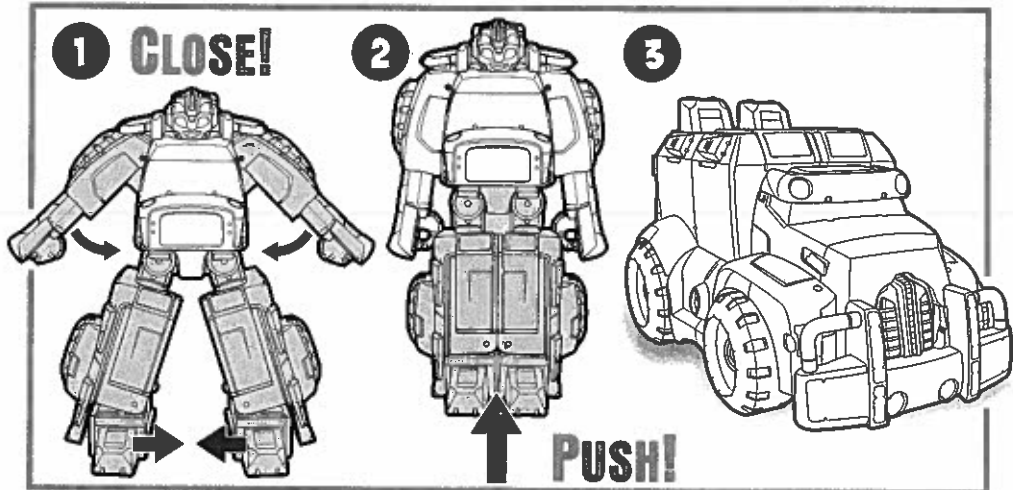

HUGO J-0

36797/33065 Asst.

MEDIX
THE DOG-BOT™

PLAYSKOOL
HEROES™

CONVERT TO ROBOT:

CONVERT TO VEHICLE:

Product and colors may vary.
Retain these instructions for future reference.
Manufactured under license from TOMY Company, Ltd.
© 2011 Hasbro. All Rights Reserved.
TM & © denote U.S. Trademarks.