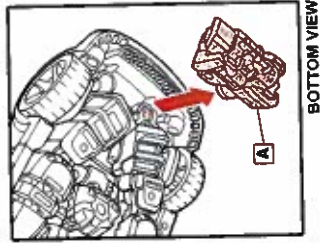

TRANSFORMERS

SPECIAL OPS JAZZ

AUTOBOT

LEVEL: 0 1 2 3 4 5

INTERMEDIATE

NOTE: Some parts are made to detach if excessive force is applied and are designed to be reattached if separation occurs. Adult supervision may be necessary for younger children.

WARNING:

CHOKING HAZARD - Small parts.
Not for children under 3 years.

AGES 5+

25059/98447 Ass't.

TRANSFORMERS.COM

CHANGING TO ROBOT

2

3