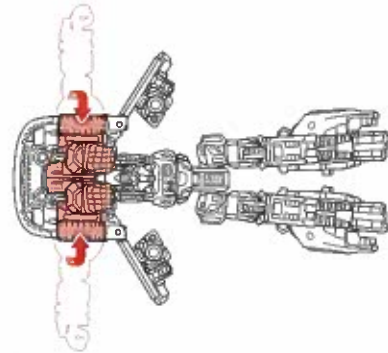

TRANSFORMERS

SPECIAL OPS JAZZ

AUTOBOT

LEVEL: 0 1 2 3 4 5

INTERMEDIATE

NOTE: Some parts are made to detach if excessive force is applied and are designed to be reattached if separation occurs. Adult supervision may be necessary for younger children.

WARNING:

CHOKING HAZARD - Small parts.
Not for children under 3 years.

AGES 5+

25059/98447 Ass't.

TRANSFORMERS.COM

CHANGING TO ROBOT

2

3

4

5

VEHICLE MODE

4

5

6

SPEAKERS ARE INTERCHANGEABLE.

TO DEPLOY SPEAKERS