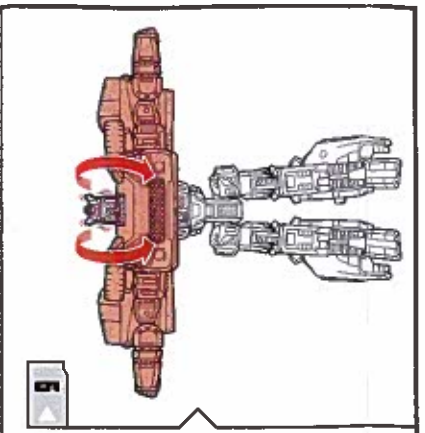

TRANSFORMERS

SPECIAL OPS JAZZ

AUTOBOT

LEVEL: 0 1 2 3 4 5

INTERMEDIATE

NOTE: Some parts are made to detach if excessive force is applied and are designed to be reattached if separation occurs. Adult supervision may be necessary for younger children.

WARNING:

CHOKING HAZARD - Small parts.
Not for children under 3 years.

AGES 5+

25059/98447 Ass't.

TRANSFORMERS.COM

CHANGING TO ROBOT

2

3

4

5

VEHICLE MODE

4

5

6

SPEAKERS ARE INTERCHANGEABLE.

TO DEPLOY SPEAKERS