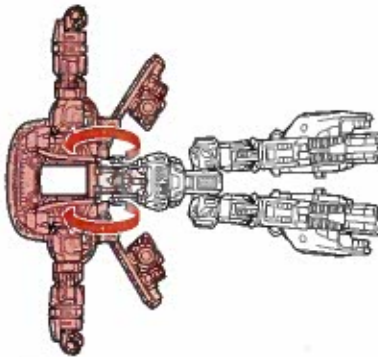

TRANSFORMERS

SPECIAL OPS JAZZ

AUTOBOT

LEVEL: 0 1 2 3 4 5

INTERMEDIATE

NOTE: Some parts are made to detach if excessive force is applied and are designed to be reattached if separation occurs. Adult supervision may be necessary for younger children.

WARNING:

CHOKING HAZARD - Small parts.
Not for children under 3 years.

AGES 5+

25059/98447 Ass't.

TRANSFORMERS.COM

CHANGING TO ROBOT

2

3

4

5

VEHICLE MODE

4

5

6

SPEAKERS ARE INTERCHANGEABLE.

TO DEPLOY SPEAKERS