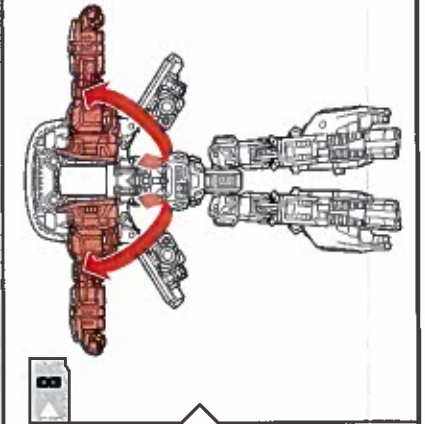

TRANSFORMERS

SPECIAL OPS JAZZ

AUTOBOT

LEVEL: 0 1 2 3 4 5

INTERMEDIATE

NOTE: Some parts are made to detach if excessive force is applied and are designed to be reattached if separation occurs. Adult supervision may be necessary for younger children.

WARNING:

CHOKING HAZARD - Small parts.
Not for children under 3 years.

AGES 5+

25059/98447 Ass't.

TRANSFORMERS.COM

CHANGING TO ROBOT

2

3

4

5

VEHICLE MODE

4

5

6

SPEAKERS ARE INTERCHANGEABLE.

TO DEPLOY SPEAKERS