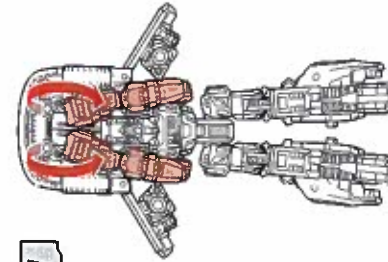

TRANSFORMERS

SPECIAL OPS JAZZ

AUTOBOT

LEVEL: 0 1 2 3 4 5

INTERMEDIATE

NOTE: Some parts are made to detach if excessive force is applied and are designed to be reattached if separation occurs. Adult supervision may be necessary for younger children.

WARNING:

CHOKING HAZARD - Small parts.
Not for children under 3 years.

AGES 5+

25059/98447 Ass't.

TRANSFORMERS.COM

CHANGING TO ROBOT

2

3

4

5

VEHICLE MODE

4

5

6

SPEAKERS ARE INTERCHANGEABLE.

TO DEPLOY SPEAKERS