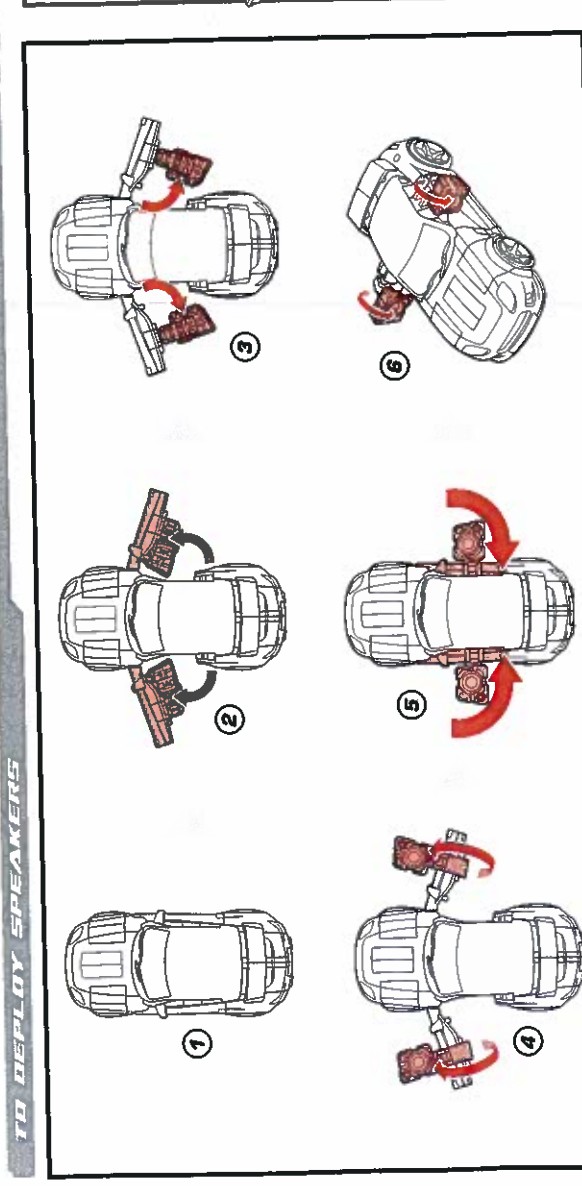

TRANSFORMERS

SPECIAL OPS JAZZ

AUTOBOT

LEVEL: 0 1 2 3 4 5

INTERMEDIATE

NOTE: Some parts are made to detach if excessive force is applied and are designed to be reattached if separation occurs. Adult supervision may be necessary for younger children.

4

5

VEHICLE MODE

4

5

6

SPEAKERS ARE INTERCHANGEABLE.

TO DEPLOY SPEAKERS