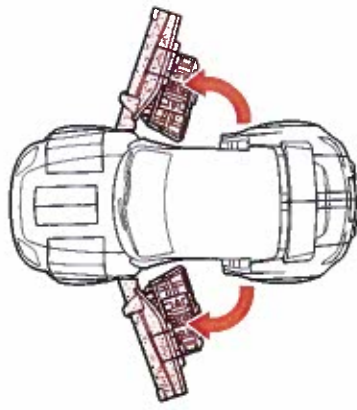

TRANSFORMERS

SPECIAL OPS JAZZ

AUTOBOT

LEVEL: 0 1 2 3 4 5

INTERMEDIATE

NOTE: Some parts are made to detach if excessive force is applied and are designed to be reattached if separation occurs. Adult supervision may be necessary for younger children.

WARNING:

CHOKING HAZARD - Small parts.
Not for children under 3 years.

AGES 5+

25059/98447 Ass't.

TRANSFORMERS.COM

CHANGING TO ROBOT

2

3

4

5

VEHICLE MODE

4

5

6

SPEAKERS ARE INTERCHANGEABLE.

TO DEPLOY SPEAKERS