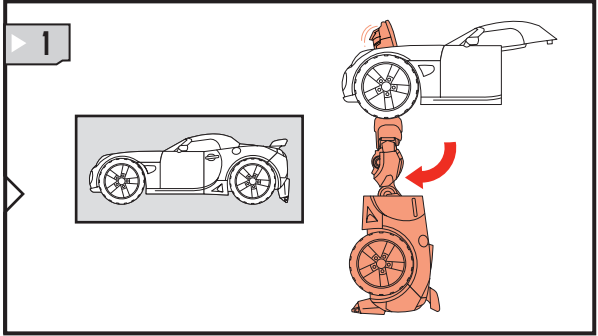

TRANSFORMERS™

AGES 4+

83759/82414 Asst.

Sonic Shock
SMOKESCREEN®

TRANSFORMERS.COM

CHANGING TO VEHICLE

CHANGING TO ROBOT

P/N 6757720000