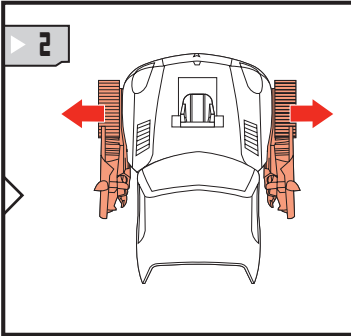

TRANSFORMERS™

AGES 4+

83759/82414 Asst.

Sonic Shock
SMOKESCREEN®

TRANSFORMERS.COM

CHANGING TO VEHICLE

CHANGING TO ROBOT

P/N 6757720000