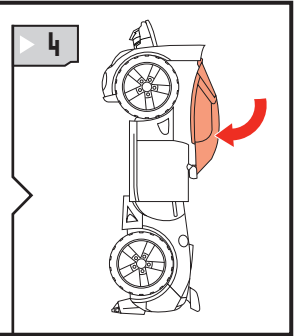

TRANSFORMERS™

AGES 4+

83759/82414 Asst.

Sonic Shock
SMOKESCREEN®

TRANSFORMERS.COM

CHANGING TO VEHICLE

CHANGING TO ROBOT

P/N 6757720000