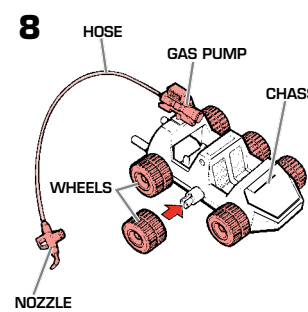

Includes: OPTIMUS PRIME truck cab, semi trailer, 6-wheeled vehicle, 2 fists, laser blaster, 4 rockets, gas pump handle with hose, and instruction sheet.

OPTIMUS PRIME TRACTOR TRAILER

Welcome to the World of The TRANSFORMERS...A World of Heroic AUTOBOTS® and Evil DECEPTONS® robots!

To change trailer truck into robot, follow these step-by-step instructions. Separate tractor from trailer. Rotate rear wheels (legs) straight down. Bend feet up.

Turn fenders (arms) out to the sides.

Rotate arms forward. Arms swivel at shoulders and elbows.

Rotate roof panel up to reveal robot's head. Press into place. Attach fists to ends of arms with fingers facing inward. Fit laser blaster into hole in fist.

From underneath the trailer, swing stabilizer legs out. Drop the tailgate down.

To assemble Roller scout car, attach wheels (with large holes facing away from car) onto the posts on car chassis. Fit one end of the hose into nozzle, fit the other end of hose into gas pump. Fit post on gas pump into hole in car.