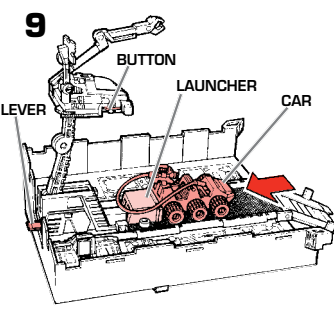

Includes: OPTIMUS PRIME truck cab, semi trailer, 6-wheeled vehicle, 2 fists, laser blaster, 4 rockets, gas pump handle with hose, and instruction sheet.

OPTIMUS PRIME TRACTOR TRAILER

Welcome to the World of The TRANSFORMERS...A World of Heroic AUTOBOTS® and Evil DECEPTONS® robots!

To change trailer truck into robot, follow these step-by-step instructions. Separate tractor from trailer. Rotate rear wheels (legs) straight down. Bend feet up.

Turn fenders (arms) out to the sides.

Rotate arms forward. Arms swivel at shoulders and elbows.

Rotate roof panel up to reveal robot's head. Press into place. Attach fists to ends of arms with fingers facing inward. Fit laser blaster into hole in fist.

From underneath the trailer, swing stabilizer legs out. Drop the tailgate down.