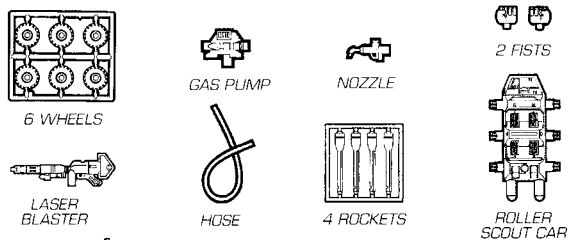

Includes: OPTIMUS PRIME truck cab, semi trailer, 6-wheeled vehicle, 2 fists, laser blaster, 4 rockets, gas pump handle with hose, and instruction sheet.

OPTIMUS PRIME TRACTOR TRAILER

Welcome to the World of The TRANSFORMERS...A World of Heroic AUTOBOTS® and Evil DECEPTONS® robots!

To change trailer truck into robot, follow these step-by-step instructions. Separate tractor from trailer. Rotate rear wheels (legs) straight down. Bend feet up.

Turn fenders (arms) out to the sides.

Rotate arms forward. Arms swivel at shoulders and elbows.

Rotate roof panel up to reveal robot's head. Press into place. Attach fists to ends of arms with fingers facing inward. Fit laser blaster into hole in fist.

From underneath the trailer, swing stabilizer legs out. Drop the tailgate down.

To assemble Roller scout car, attach wheels (with large holes facing away from car) onto the posts on car chassis. Fit one end of the hose into nozzle, fit the other end of hose into gas pump. Fit post on gas pump into hole in car.