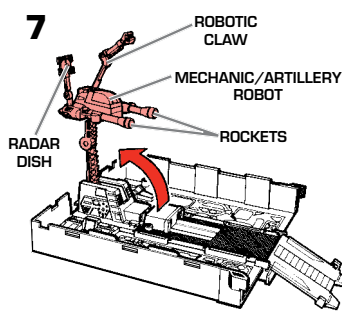

Includes: OPTIMUS PRIME truck cab, semi trailer, 6-wheeled vehicle, 2 fists, laser blaster, 4 rockets, gas pump handle with hose, and instruction sheet.

OPTIMUS PRIME TRACTOR TRAILER

Welcome to the World of The TRANSFORMERS...A World of Heroic AUTOBOTS® and Evil DECEPTONS® robots!

To change trailer truck into robot, follow these step-by-step instructions. Separate tractor from trailer. Rotate rear wheels (legs) straight down. Bend feet up.

Turn fenders (arms) out to the sides.

Rotate arms forward. Arms swivel at shoulders and elbows.

Rotate roof panel up to reveal robot's head. Press into place. Attach fists to ends of arms with fingers facing inward. Fit laser blaster into hole in fist.

From underneath the trailer, swing stabilizer legs out. Drop the tailgate down.

To launch roller - Slide launcher back until it locks into place. Fit two rear posts on car into holes in launcher until car locks into place. Press lever to launch.

Note: Press button to launch rockets.