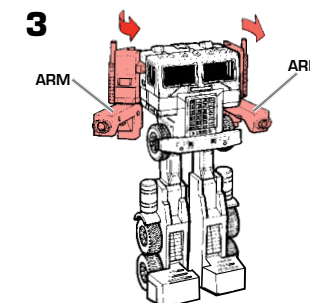

Includes: OPTIMUS PRIME truck cab, semi trailer, 6-wheeled vehicle, 2 fists, laser blaster, 4 rockets, gas pump handle with hose, and instruction sheet.

OPTIMUS PRIME TRACTOR TRAILER

Welcome to the World of The TRANSFORMERS...A World of Heroic AUTOBOTS® and Evil DECEPTONS® robots!

To change trailer truck into robot, follow these step-by-step instructions. Separate tractor from trailer. Rotate rear wheels (legs) straight down. Bend feet up.

Turn fenders (arms) out to the sides.

Rotate arms forward. Arms swivel at shoulders and elbows.

Rotate roof panel up to reveal robot's head. Press into place. Attach fists to ends of arms with fingers facing inward. Fit laser blaster into hole in fist.

From underneath the trailer, swing stabilizer legs out. Drop the tailgate down.

To assemble Roller scout car, attach wheels (with large holes facing away from car) onto the posts on car chassis. Fit one end of the hose into nozzle, fit the other end of hose into gas pump. Fit post on gas pump into hole in car.