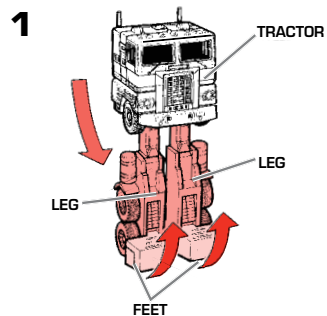

Includes: OPTIMUS PRIME truck cab, semi trailer, 6-wheeled vehicle, 2 fists, laser blaster, 4 rockets, gas pump handle with hose, and instruction sheet.

OPTIMUS PRIME TRACTOR TRAILER

Welcome to the World of The TRANSFORMERS...A World of Heroic AUTOBOTS® and Evil DECEPTONS® robots!

To change trailer truck into robot, follow these step-by-step instructions. Separate tractor from trailer. Rotate rear wheels (legs) straight down. Bend feet up.

Turn fenders (arms) out to the sides.

Rotate arms forward. Arms swivel at shoulders and elbows.

Rotate roof panel up to reveal robot's head. Press into place. Attach fists to ends of arms with fingers facing inward. Fit laser blaster into hole in fist.

From underneath the trailer, swing stabilizer legs out. Drop the tailgate down.

To assemble Roller scout car, attach wheels (with large holes facing away from car) onto the posts on car chassis. Fit one end of the hose into nozzle, fit the other end of hose into gas pump. Fit post on gas pump into hole in car.