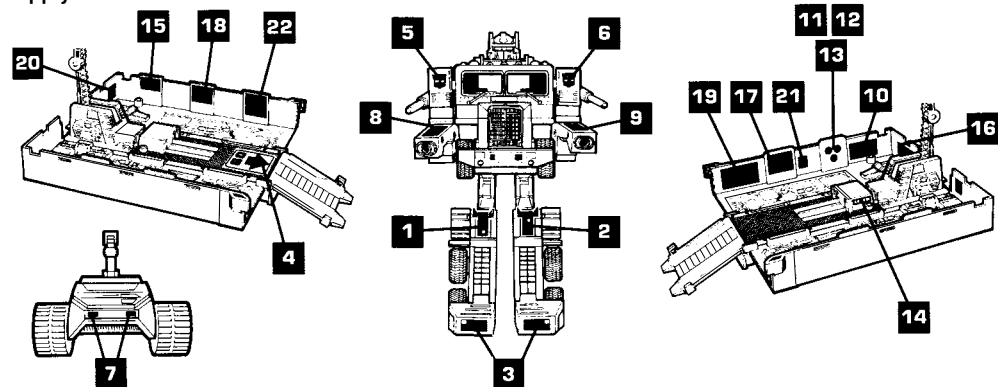

Rotate roof panel up to reveal robot's head. Press into place. Attach fists to ends of arms with fingers facing inward. Fit laser blaster into hole in fist.

From underneath the trailer, swing stabilizer legs out. Drop the tailgate down.

Pull the sides of trailer apart and drop down.

Pull mechanic/artillery robot up. Swing radar dish and robotic claw into position. Fit rockets into holes in front of robot assembly. You can swivel robot in all directions.

To assemble Roller scout car, attach wheels (with large holes facing away from car) onto the posts on car chassis. Fit one end of the hose into nozzle, fit the other end of hose into gas pump. Fit post on gas pump into hole in car.

To launch roller - Slide launcher back until it locks into place. Fit two rear posts on car into holes in launcher until car locks into place. Press lever to launch.

Note: Press button to launch rockets.

Apply labels as shown.