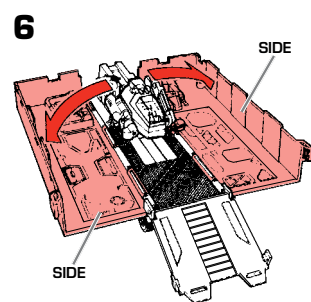

To change trailer truck into robot, follow these step-by-step instructions. Separate tractor from trailer. Rotate rear wheels (legs) straight down. Bend feet up.

Turn fenders (arms) out to the sides.

Rotate arms forward. Arms swivel at shoulders and elbows.

Rotate roof panel up to reveal robot's head. Press into place. Attach fists to ends of arms with fingers facing inward. Fit laser blaster into hole in fist.

From underneath the trailer, swing stabilizer legs out. Drop the tailgate down.