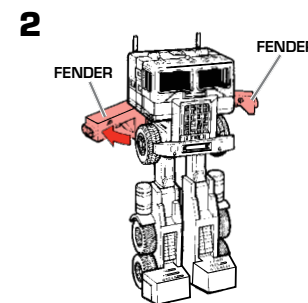

Includes: OPTIMUS PRIME truck cab, semi trailer, 6-wheeled vehicle, 2 fists, laser blaster, 4 rockets, gas pump handle with hose, and instruction sheet.

OPTIMUS PRIME TRACTOR TRAILER

Welcome to the World of The TRANSFORMERS...A World of Heroic AUTOBOTS® and Evil DECEPTONS® robots!

To change trailer truck into robot, follow these step-by-step instructions. Separate tractor from trailer. Rotate rear wheels (legs) straight down. Bend feet up.

Turn fenders (arms) out to the sides.

Rotate arms forward. Arms swivel at shoulders and elbows.

Rotate roof panel up to reveal robot's head. Press into place. Attach fists to ends of arms with fingers facing inward. Fit laser blaster into hole in fist.

From underneath the trailer, swing stabilizer legs out. Drop the tailgate down.

To assemble Roller scout car, attach wheels (with large holes facing away from car) onto the posts on car chassis. Fit one end of the hose into nozzle, fit the other end of hose into gas pump. Fit post on gas pump into hole in car.