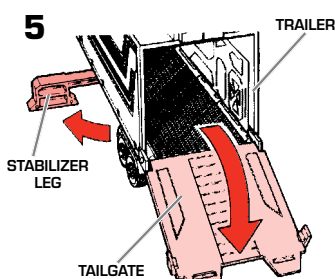

Includes: OPTIMUS PRIME truck cab, semi trailer, 6-wheeled vehicle, 2 fists, laser blaster, 4 rockets, gas pump handle with hose, and instruction sheet.

OPTIMUS PRIME TRACTOR TRAILER

Welcome to the World of The TRANSFORMERS...A World of Heroic AUTOBOTS® and Evil DECEPTONS® robots!

To change trailer truck into robot, follow these step-by-step instructions. Separate tractor from trailer. Rotate rear wheels (legs) straight down. Bend feet up.

Turn fenders (arms) out to the sides.

Rotate arms forward. Arms swivel at shoulders and elbows.

Rotate roof panel up to reveal robot's head. Press into place. Attach fists to ends of arms with fingers facing inward. Fit laser blaster into hole in fist.

From underneath the trailer, swing stabilizer legs out. Drop the tailgate down.