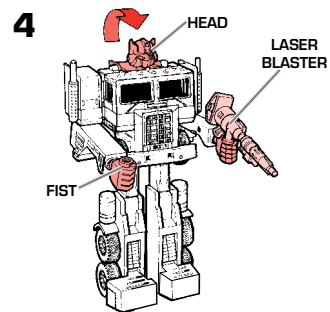

Includes: OPTIMUS PRIME truck cab, semi trailer, 6-wheeled vehicle, 2 fists, laser blaster, 4 rockets, gas pump handle with hose, and instruction sheet.

OPTIMUS PRIME TRACTOR TRAILER

Welcome to the World of The TRANSFORMERS...A World of Heroic AUTOBOTS® and Evil DECEPTONS® robots!

To change trailer truck into robot, follow these step-by-step instructions. Separate tractor from trailer. Rotate rear wheels (legs) straight down. Bend feet up.

Turn fenders (arms) out to the sides.

Rotate arms forward. Arms swivel at shoulders and elbows.

Rotate roof panel up to reveal robot's head. Press into place. Attach fists to ends of arms with fingers facing inward. Fit laser blaster into hole in fist.

From underneath the trailer, swing stabilizer legs out. Drop the tailgate down.