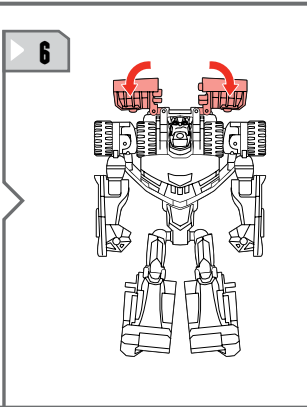

TRANSFORMERS ANIMATED

NOTE: Some parts are made to detach if excessive force is applied and are designed to be reattached if separation occurs. Adult supervision may be necessary for younger children.

AGES 5+

83630/83462 Asst.

CHANGING TO ROBOT

Some poses may require hand support.
 © 2008 Hasbro. All rights reserved.
 TM & © denote U.S. trademarks.
 Manufactured under license from Tomy Company, Ltd.

Not suitable for children under 3 years because of small parts - choking hazard.