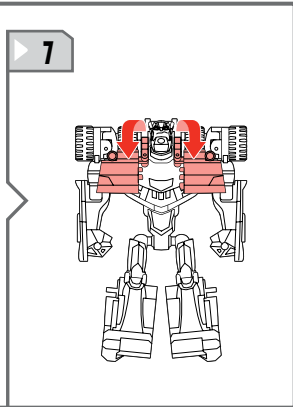

CHANGING TO ROBOT

Some poses may require hand support.
© 2008 Hasbro. All rights reserved.
TM & © denote U.S. trademarks.
Manufactured under license from Tomy Company, Ltd.

Not suitable for children under 3 years because of small parts - choking hazard.

P/N 681920000
TRANSFORMERS.COM

REVERSE ORDER OF INSTRUCTIONS TO CONVERT BACK INTO VEHICLE.