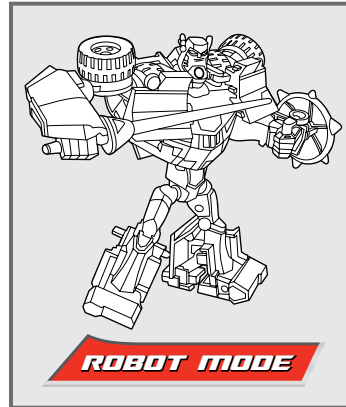

TRANSFORMERS ANIMATED

NOTE: Some parts are made to detach if excessive force is applied and are designed to be reattached if separation occurs. Adult supervision may be necessary for younger children.

AGES 5+

83630/83462 Asst.

CHANGING TO ROBOT

Some poses may require hand support.
 © 2008 Hasbro. All rights reserved.
 TM & © denote U.S. trademarks.
 Manufactured under license from Tomy Company, Ltd.

Not suitable for children under 3 years because of small parts - choking hazard.