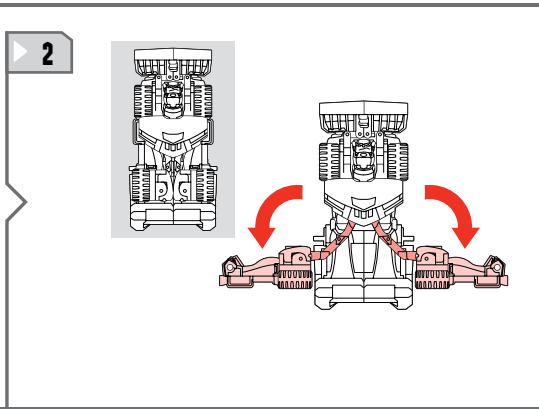

TRANSFORMERS ANIMATED

NOTE: Some parts are made to detach if excessive force is applied and are designed to be reattached if separation occurs. Adult supervision may be necessary for younger children.

SENTINEL PRIME™

AGES 5+

83630/83462 Asst.

CHANGING TO ROBOT

Some poses may require hand support.
© 2008 Hasbro. All rights reserved.
TM & © denote U.S. trademarks.
Manufactured under license from Tomy Company, Ltd.

Not suitable for children under 3 years because of small parts - choking hazard.