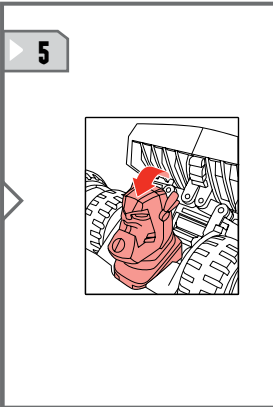

TRANSFORMERS ANIMATED

NOTE: Some parts are made to detach if excessive force is applied and are designed to be reattached if separation occurs. Adult supervision may be necessary for younger children.

AGES 5+

83630/83462 Asst.

CHANGING TO ROBOT

Some poses may require hand support.
 © 2008 Hasbro. All rights reserved.
 TM & © denote U.S. trademarks.
 Manufactured under license from Tomy Company, Ltd.

Not suitable for children under 3 years because of small parts - choking hazard.