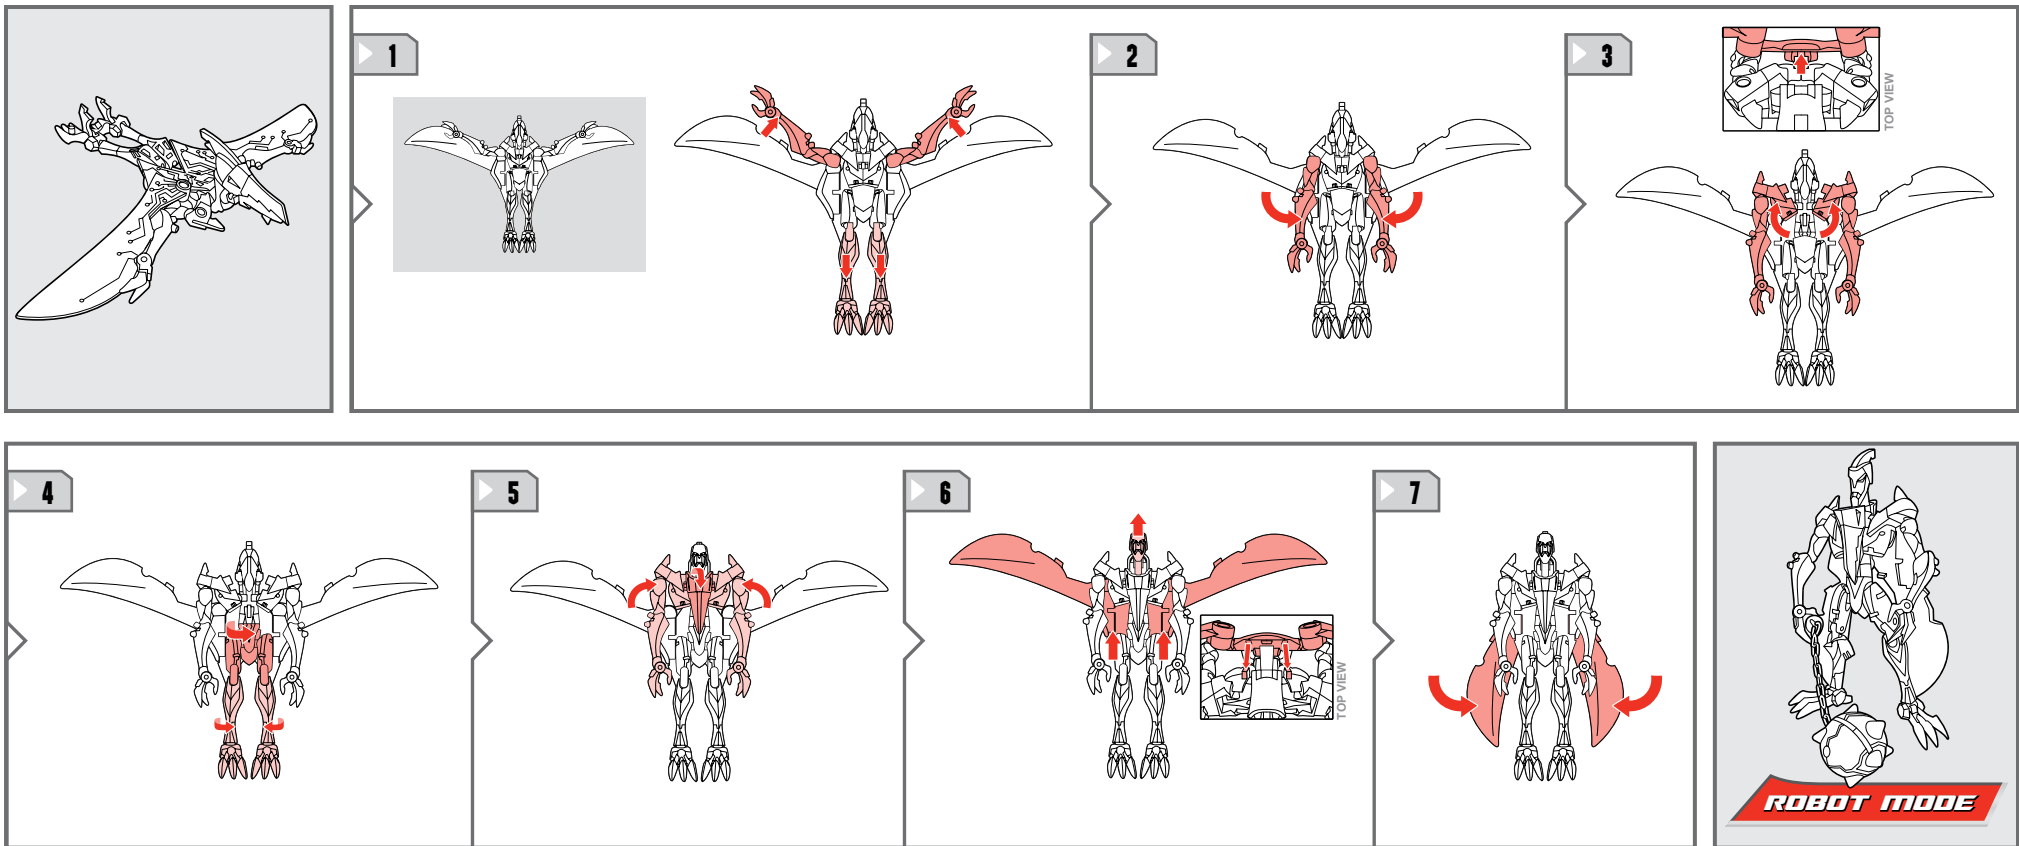

TRANSFORMERS ANIMATED

NOTE: Some parts are made to detach if excessive force is applied and are designed to be reattached if separation occurs. Adult supervision may be necessary for younger children.

SWOOP™ 

WARNING:

CHOKING HAZARD-Toy contains small ball and small parts. Not for children under 3 years.

AGES 5+
83629/83462 Asst.

TRANSFORMERS.COM

CHANGING TO ROBOT

ROBOT MODE

Some poses may require hand support.

© 2008 Hasbro. All rights reserved.
TM & © denote U.S. trademarks.
Manufactured under license from Tomy Company, Ltd.

Not suitable for children under 3 years because of small parts - choking hazard.

P/N 6819190000

TRANSFORMERS.COM

REVERSE ORDER OF INSTRUCTIONS TO CONVERT BACK INTO BEAST.