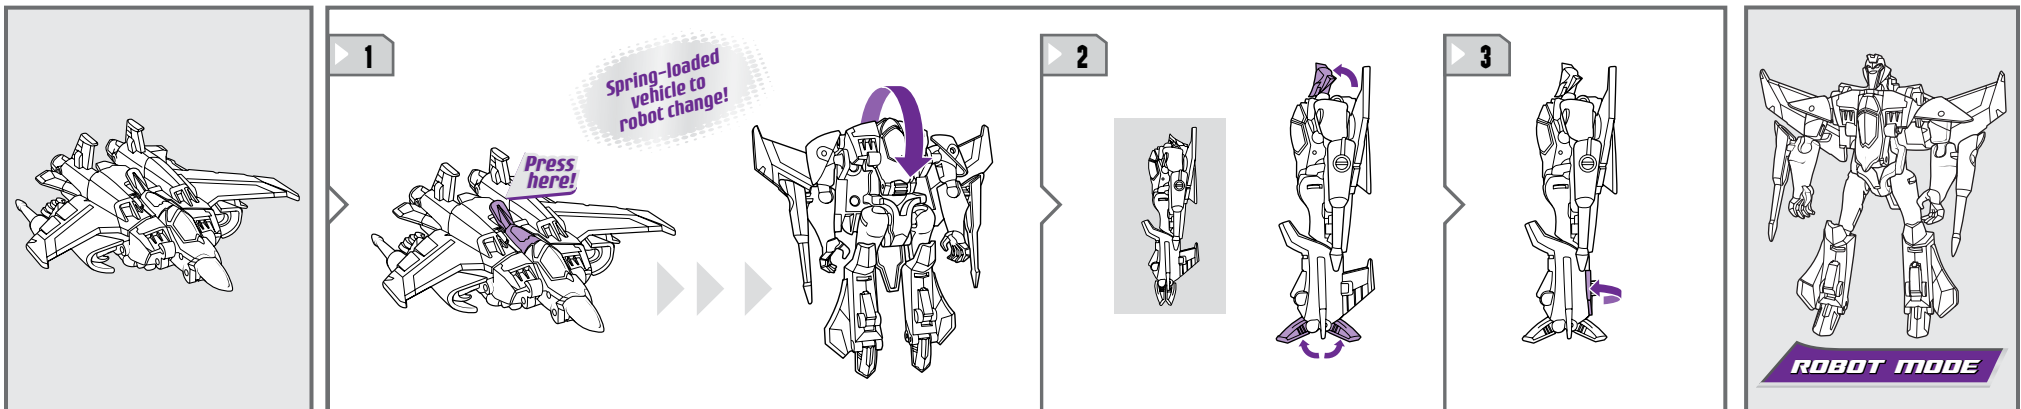

CHANGING TO ROBOT

Some poses may require hand support.
© 2008 Hasbro. All Rights Reserved.
TM & © denote U.S. trademarks.
Manufactured under license from Tomy Company, Ltd.

P/N 6829120000

TRANSFORMERS.COM

Not suitable for children under 3 years because of small parts - choking hazard.