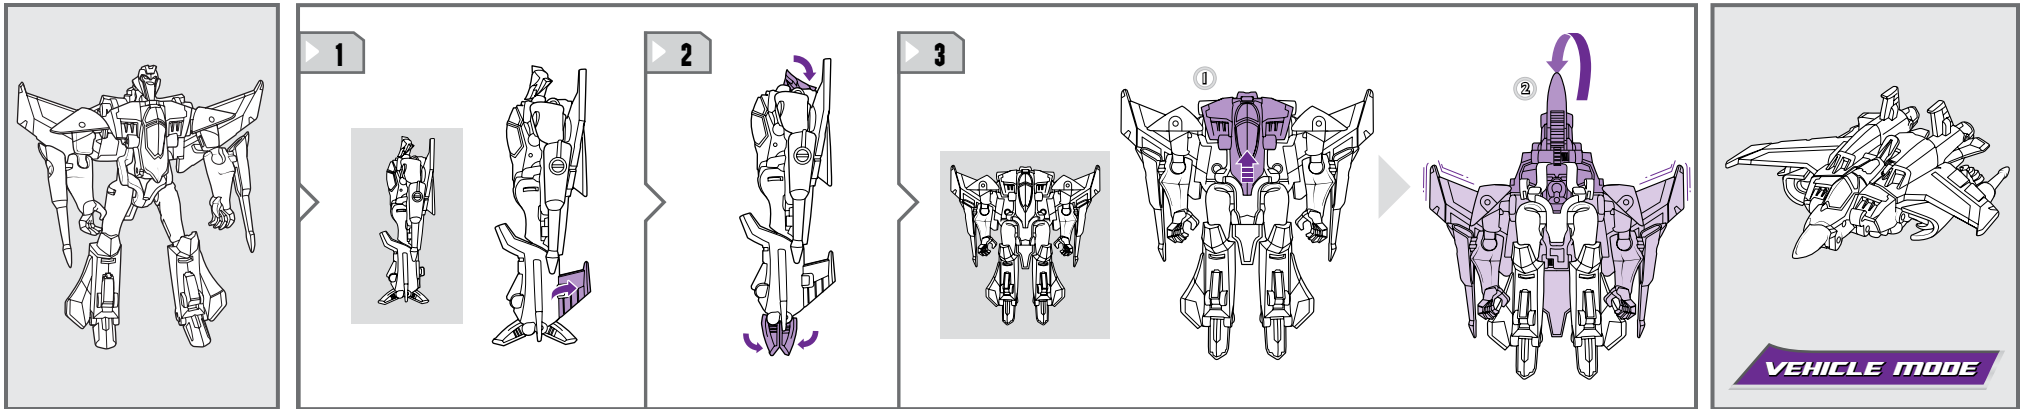

# TRANSFORMERS ANIMATED

AGES 4+

83812/83617 Asst.

ACTIVATORS™

NOTE: Some parts are made to detach if excessive force is applied and are designed to be reattached if separation occurs. Adult supervision may be necessary for younger children.

## CHANGING TO VEHICLE

Not suitable for children under 3 years because of small parts - choking hazard.