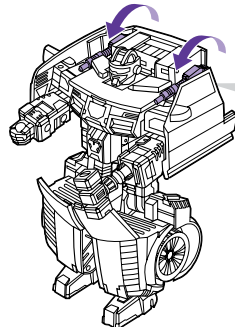

# TRANSFORMERS

**CRANKCASE**  
DECEPTICON

**WARNING:**

CHOKING HAZARD—Small parts.  
Not for children under 3 years.

**AGES 5+**

83849/83905 Asst.

TRANSFORMERS.COM

NOTE: Some parts are made to detach if excessive force is applied and are designed to be reattached if separation occurs. Adult supervision may be necessary for younger children.

## CHANGING TO ROBOT

**CRANKCASE**

- 
- 
- 
- 
- 
- 
- 

**ROBOT MODE**

Interchangeable arm tools!

**KEY  
ACTIVATED**

**INSERT KEY TO  
ACTIVATE FEATURES!**

Insert KEY to reveal  
rotary cannons!

Insert KEY to reveal  
rotary cannons!

Reverse order of instructions  
to convert back to vehicle.

P/N 6829230000

**DREAMWORKS  
PICTURES**

© 2008 DreamWorks LLC and Paramount Pictures Corporation  
© 2008 Hasbro. All Rights Reserved.  
TM & © denote U.S. trademarks.  
Manufactured under license from Tomly Company, Ltd.