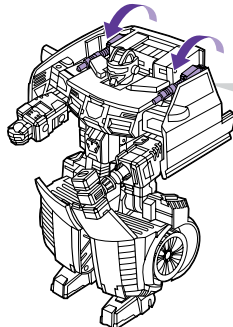

CHANGING TO ROBOT

CRANKCASE

-
-
-
-
-
-
-

ROBOT MODE

-
-
-

Interchangeable arm tools!

KEY
ACTIVATED

INSERT KEY TO
ACTIVATE FEATURES!

Insert KEY to reveal
rotary cannons!

Insert KEY to reveal
rotary cannons!

P/N 6829230000

Reverse order of instructions
to convert back to vehicle.

DREAMWORKS
PICTURES

© 2008 DreamWorks LLC and Paramount Pictures Corporation
© 2008 Hasbro. All Rights Reserved.
TM & © denote U.S. trademarks.
Manufactured under license from Tomly Company, Ltd.