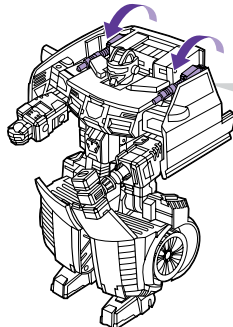

# TRANSFORMERS

**CRANKCASE**  
DECEPTICON

**WARNING:**

CHOKING HAZARD—Small parts.  
Not for children under 3 years.

**AGES 5+**

83849/83905 Asst.

TRANSFORMERS.COM

NOTE: Some parts are made to detach if excessive force is applied and are designed to be reattached if separation occurs. Adult supervision may be necessary for younger children.

## CHANGING TO ROBOT

CRANKCASE

- 
- 
- 
- 
- 
- 
- 

**ROBOT MODE**

Interchangeable arm tools!

KEY  
ACTIVATED

INSERT KEY TO  
ACTIVATE FEATURES!

Insert KEY to reveal  
rotary cannons!

Insert KEY to reveal  
rotary cannons!

P/N 6829230000

Reverse order of instructions  
to convert back to vehicle.

DREAMWORKS  
PICTURES

© 2008 DreamWorks LLC and Paramount Pictures Corporation  
© 2008 Hasbro. All Rights Reserved.  
TM & © denote U.S. trademarks.  
Manufactured under license from Tomly Company, Ltd.