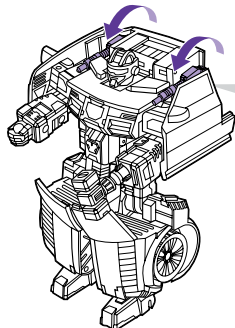

## CHANGING TO ROBOT

**CRANKCASE**

- 
- 
- 
- 
- 
- 
- 

**ROBOT MODE**

Interchangeable arm tools!

KEY  
ACTIVATED

INSERT KEY TO  
ACTIVATE FEATURES!

Insert KEY to reveal  
rotary cannons!

Insert KEY to reveal  
rotary cannons!

P/N 6829230000

Reverse order of instructions  
to convert back to vehicle.

**DREAMWORKS  
PICTURES**

© 2008 DreamWorks LLC and Paramount Pictures Corporation  
© 2008 Hasbro. All Rights Reserved.  
TM & © denote U.S. trademarks.  
Manufactured under license from Tomly Company, Ltd.