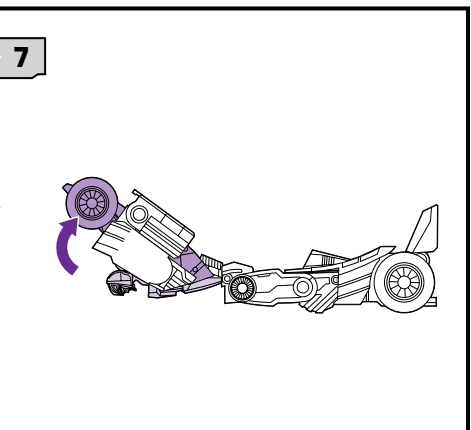

CHANGING TO ROBOT