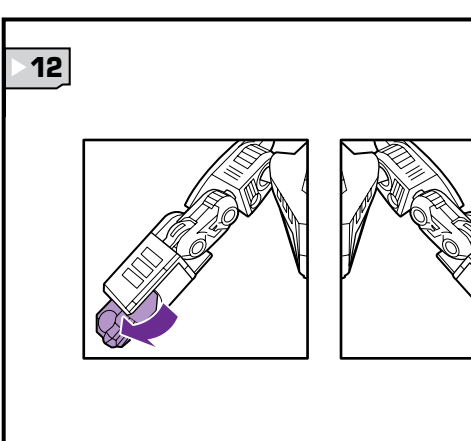

TRANSFORMERS

AGES 5+
83837/83905 Asst.

DECEPTICON FRACTURE™
DECEPTICON

NOTE: Some parts are made to detach if excessive force is applied and are designed to be reattached if separation occurs. Adult supervision may be necessary for younger children.

TRANSFORMERS.COM

CHANGING TO ROBOT

Reverse order of instructions to convert back to vehicle.