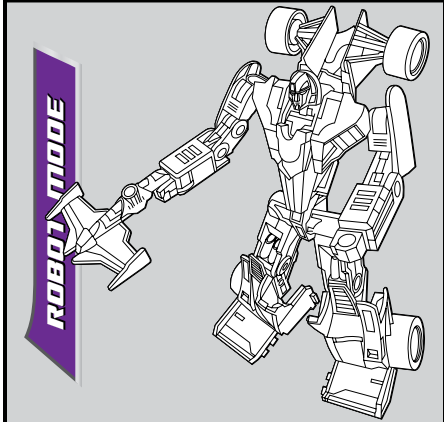

CHANGING TO ROBOT