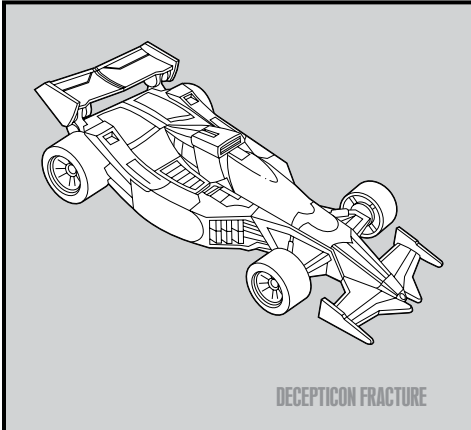

CHANGING TO ROBOT