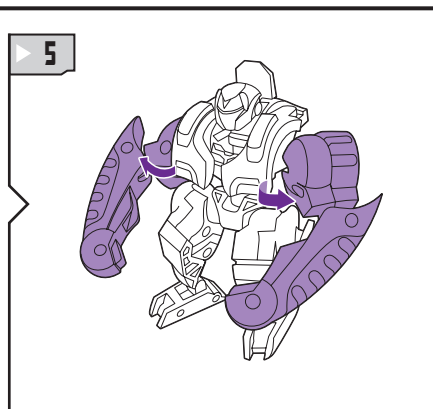

TRANSFORMERS

AGES 5+

83763/81056 Ass't.

NOTE: Some parts are made to detach if excessive force is applied and are designed to be reattached if separation occurs. Adult supervision may be necessary for younger children.

DECEPTICON®
TWITCHER F451™

TRANSFORMERS.COM

CHANGING TO ROBOT

REVERSE ORDER OF INSTRUCTIONS TO
CONVERT BACK INTO GAME CONTROLLER.