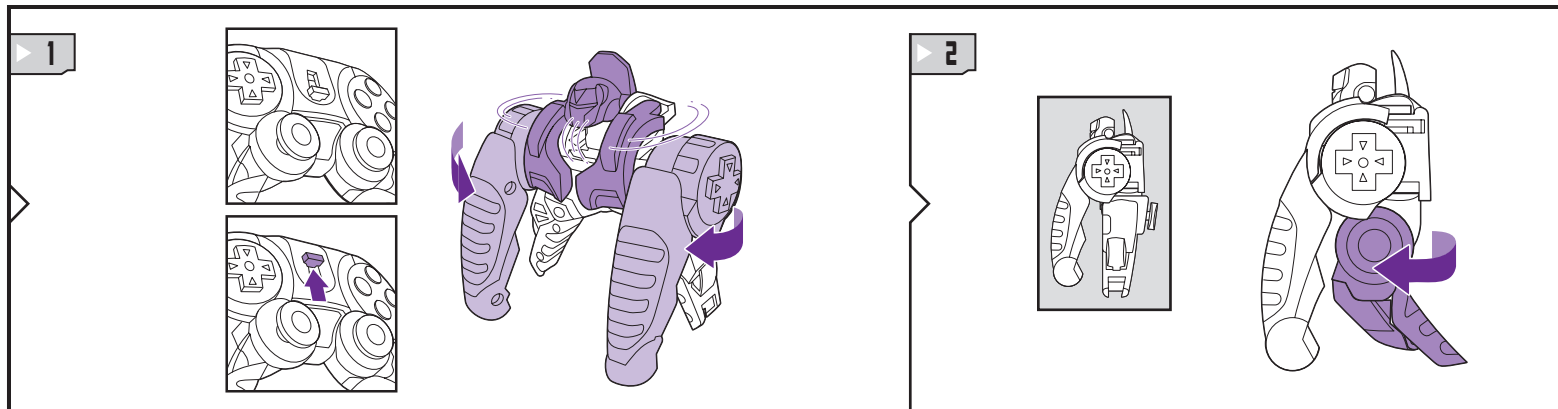

TRANSFORMERS

AGES 5+

83763/81056 Ass't.

NOTE: Some parts are made to detach if excessive force is applied and are designed to be reattached if separation occurs. Adult supervision may be necessary for younger children.

DECEPTICON®
TWITCHER F451™

TRANSFORMERS.COM

CHANGING TO ROBOT

REVERSE ORDER OF INSTRUCTIONS TO
CONVERT BACK INTO GAME CONTROLLER.