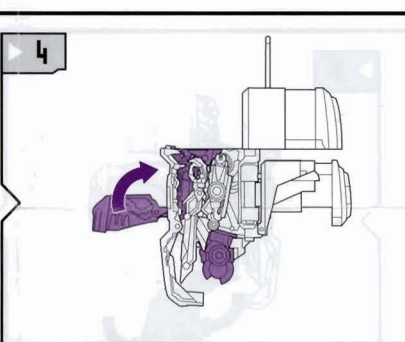

TRANSFORMERS™

AGES 4+

82906/82414 Asst.

Disc Blast DECEPTICON FRENZY™

TRANSFORMERS.COM

NOTE: Some parts are made to detach if excessive force is applied and are designed to be reattached if separation occurs. Adult supervision may be necessary for younger children.

CHANGING TO RADIO

1. INSERT DISK INTO LAUNCHER.

2. PUSH TO FIRE.

Radio Mode
Not a working radio.

CHANGING TO ROBOT

1. INSERT DISK INTO LAUNCHER.
2. PUSH BUTTON TO FIRE.

DREAMWORKS
PICTURES

TRANSFORMERS.COM