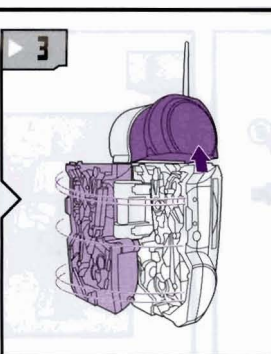

CHANGING TO RADIO

1. INSERT DISK INTO LAUNCHER.

2. PUSH TO FIRE.

Radio Mode
Not a working radio.

CHANGING TO ROBOT

1. INSERT DISK INTO LAUNCHER.
2. PUSH BUTTON TO FIRE.

DREAMWORKS
PICTURES

TRANSFORMERS.COM