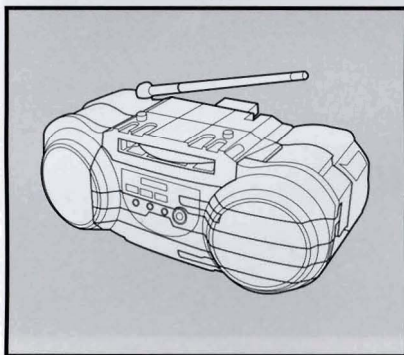

CHANGING TO RADIO

1. INSERT DISK INTO LAUNCHER.

2. PUSH TO FIRE.

Radio Mode
Not a working radio.

CHANGING TO ROBOT

1. INSERT DISK INTO LAUNCHER.
2. PUSH BUTTON TO FIRE.

DREAMWORKS
PICTURES

TRANSFORMERS.COM