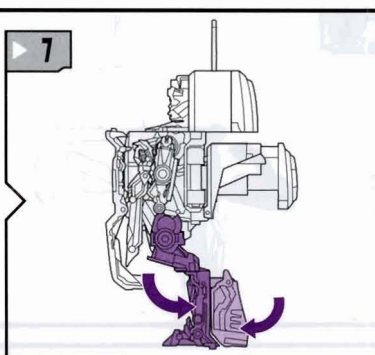

CHANGING TO RADIO

1. INSERT DISK INTO LAUNCHER.

2. PUSH TO FIRE.

Radio Mode
Not a working radio.

CHANGING TO ROBOT

1. INSERT DISK INTO LAUNCHER.
2. PUSH BUTTON TO FIRE.

DREAMWORKS
PICTURES

TRANSFORMERS.COM