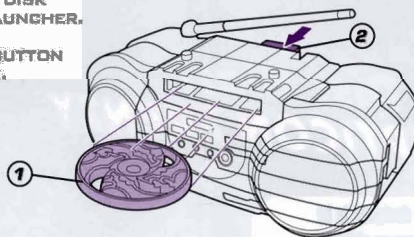

CHANGING TO RADIO

1. INSERT DISK INTO LAUNCHER.

2. PUSH TO FIRE.

Radio Mode
Not a working radio.

CHANGING TO ROBOT

1. INSERT DISK INTO LAUNCHER.
2. PUSH BUTTON TO FIRE.

DREAMWORKS
PICTURES

TRANSFORMERS.COM