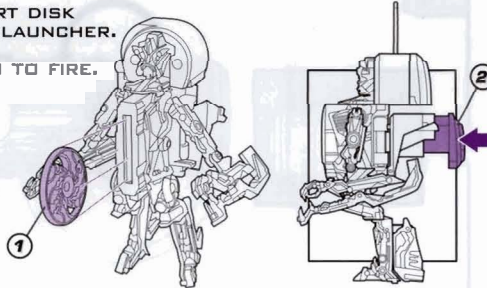

TRANSFORMERS™

AGES 4+

82906/82414 Asst.

Disc Blast DECEPTICON FRENZY™

TRANSFORMERS.COM

NOTE: Some parts are made to detach if excessive force is applied and are designed to be reattached if separation occurs. Adult supervision may be necessary for younger children.

CHANGING TO RADIO

1. INSERT DISK INTO LAUNCHER.

2. PUSH TO FIRE.

Radio Mode
Not a working radio.

CHANGING TO ROBOT

1. INSERT DISK INTO LAUNCHER.
2. PUSH BUTTON TO FIRE.

DREAMWORKS
PICTURES

TRANSFORMERS.COM