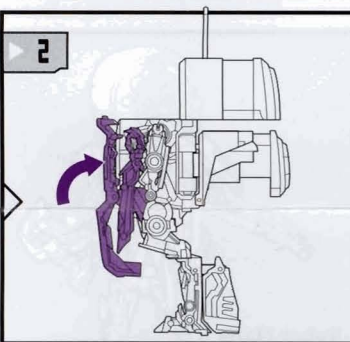

TRANSFORMERS™

AGES 4+

82906/82414 Asst.

Disc Blast DECEPTICON FRENZY™

TRANSFORMERS.COM

NOTE: Some parts are made to detach if excessive force is applied and are designed to be reattached if separation occurs. Adult supervision may be necessary for younger children.

CHANGING TO RADIO

1. INSERT DISK INTO LAUNCHER.

2. PUSH TO FIRE.

Radio Mode
Not a working radio.

CHANGING TO ROBOT

1. INSERT DISK INTO LAUNCHER.
2. PUSH BUTTON TO FIRE.

DREAMWORKS
PICTURES

TRANSFORMERS.COM