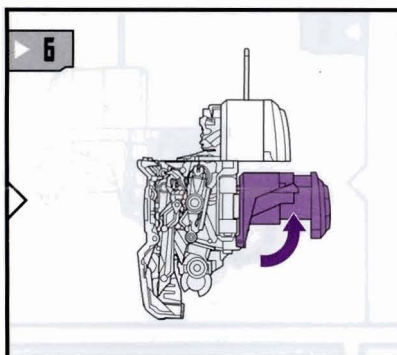

CHANGING TO RADIO

1. INSERT DISK INTO LAUNCHER.

2. PUSH TO FIRE.

Radio Mode
Not a working radio.

CHANGING TO ROBOT

1. INSERT DISK INTO LAUNCHER.
2. PUSH BUTTON TO FIRE.

DREAMWORKS
PICTURES

TRANSFORMERS.COM