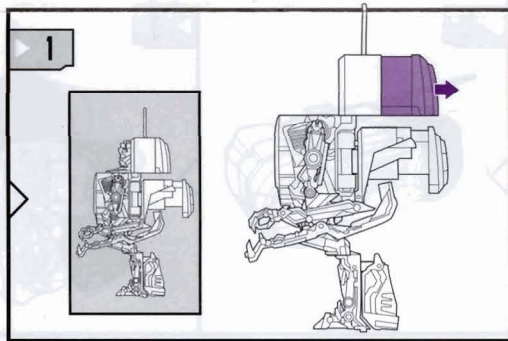

TRANSFORMERS™

AGES 4+

82906/82414 Asst.

Disc Blast DECEPTICON FRENZY™

TRANSFORMERS.COM

NOTE: Some parts are made to detach if excessive force is applied and are designed to be reattached if separation occurs. Adult supervision may be necessary for younger children.

CHANGING TO RADIO

1. INSERT DISK INTO LAUNCHER.

2. PUSH TO FIRE.

Radio Mode
Not a working radio.

CHANGING TO ROBOT

1. INSERT DISK INTO LAUNCHER.
2. PUSH BUTTON TO FIRE.

DREAMWORKS
PICTURES

TRANSFORMERS.COM