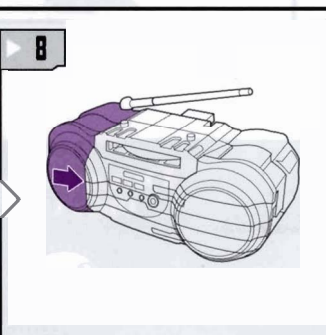

TRANSFORMERS™

AGES 4+

82906/82414 Asst.

Disc Blast DECEPTICON FRENZY™

TRANSFORMERS.COM

NOTE: Some parts are made to detach if excessive force is applied and are designed to be reattached if separation occurs. Adult supervision may be necessary for younger children.

CHANGING TO RADIO

1. INSERT DISK INTO LAUNCHER.

2. PUSH TO FIRE.

Radio Mode
Not a working radio.

CHANGING TO ROBOT

1. INSERT DISK INTO LAUNCHER.
2. PUSH BUTTON TO FIRE.

DREAMWORKS
PICTURES

TRANSFORMERS.COM