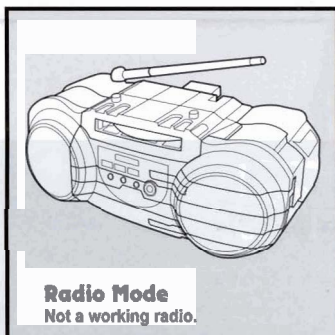

TRANSFORMERS™

AGES 4+

82906/82414 Asst.

Disc Blast DECEPTICON FRENZY™

TRANSFORMERS.COM

NOTE: Some parts are made to detach if excessive force is applied and are designed to be reattached if separation occurs. Adult supervision may be necessary for younger children.

CHANGING TO RADIO

1. INSERT DISK INTO LAUNCHER.

2. PUSH TO FIRE.

Radio Mode
Not a working radio.

CHANGING TO ROBOT

1. INSERT DISK INTO LAUNCHER.
2. PUSH BUTTON TO FIRE.

DREAMWORKS
PICTURES

TRANSFORMERS.COM