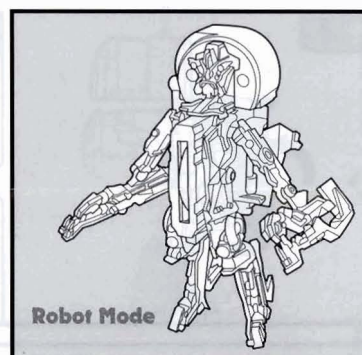

CHANGING TO RADIO

1. INSERT DISK INTO LAUNCHER.

2. PUSH TO FIRE.

Radio Mode
Not a working radio.

CHANGING TO ROBOT

1. INSERT DISK INTO LAUNCHER.
2. PUSH BUTTON TO FIRE.

DREAMWORKS
PICTURES

TRANSFORMERS.COM