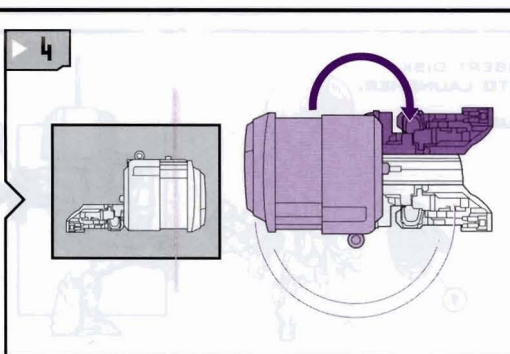

CHANGING TO RADIO

1. INSERT DISK INTO LAUNCHER.

2. PUSH TO FIRE.

Radio Mode
Not a working radio.

CHANGING TO ROBOT

1. INSERT DISK INTO LAUNCHER.
2. PUSH BUTTON TO FIRE.

DREAMWORKS
PICTURES

TRANSFORMERS.COM