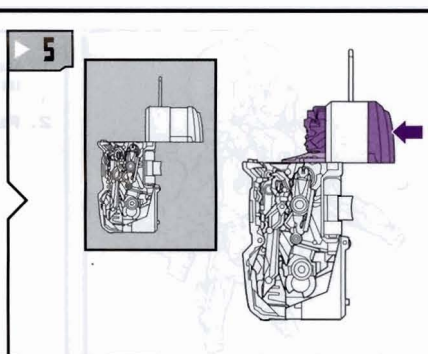

CHANGING TO RADIO

1. INSERT DISK INTO LAUNCHER.

2. PUSH TO FIRE.

Radio Mode
Not a working radio.

CHANGING TO ROBOT

1. INSERT DISK INTO LAUNCHER.
2. PUSH BUTTON TO FIRE.

DREAMWORKS
PICTURES

TRANSFORMERS.COM