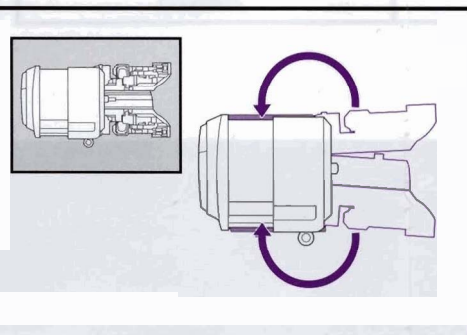

TRANSFORMERS™

AGES 4+

82906/82414 Asst.

Disc Blast DECEPTICON FRENZY™

TRANSFORMERS.COM

NOTE: Some parts are made to detach if excessive force is applied and are designed to be reattached if separation occurs. Adult supervision may be necessary for younger children.

CHANGING TO RADIO

1. INSERT DISK INTO LAUNCHER.

2. PUSH TO FIRE.

Radio Mode
Not a working radio.

CHANGING TO ROBOT

1. INSERT DISK INTO LAUNCHER.
2. PUSH BUTTON TO FIRE.

DREAMWORKS
PICTURES

TRANSFORMERS.COM