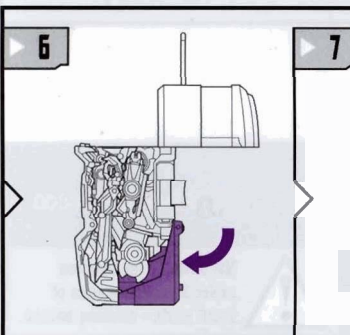

CHANGING TO RADIO

1. INSERT DISK INTO LAUNCHER.

2. PUSH TO FIRE.

Radio Mode
Not a working radio.

CHANGING TO ROBOT

1. INSERT DISK INTO LAUNCHER.
2. PUSH BUTTON TO FIRE.

DREAMWORKS
PICTURES

TRANSFORMERS.COM