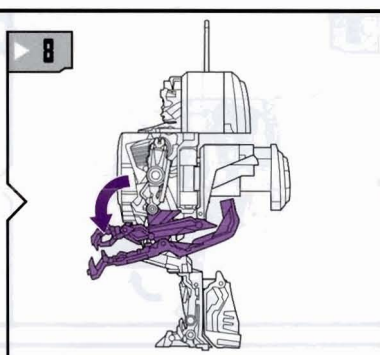

CHANGING TO RADIO

1. INSERT DISK INTO LAUNCHER.

2. PUSH TO FIRE.

Radio Mode
Not a working radio.

CHANGING TO ROBOT

1. INSERT DISK INTO LAUNCHER.
2. PUSH BUTTON TO FIRE.

DREAMWORKS
PICTURES

TRANSFORMERS.COM