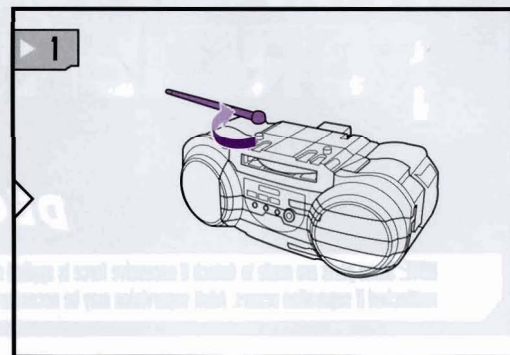

CHANGING TO RADIO

1. INSERT DISK INTO LAUNCHER.

2. PUSH TO FIRE.

Radio Mode
Not a working radio.

CHANGING TO ROBOT

1. INSERT DISK INTO LAUNCHER.
2. PUSH BUTTON TO FIRE.

DREAMWORKS
PICTURES

TRANSFORMERS.COM