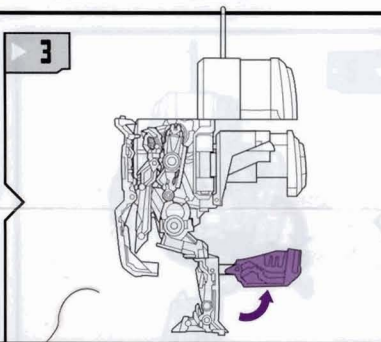

TRANSFORMERS™

AGES 4+

82906/82414 Asst.

Disc Blast DECEPTICON FRENZY™

TRANSFORMERS.COM

NOTE: Some parts are made to detach if excessive force is applied and are designed to be reattached if separation occurs. Adult supervision may be necessary for younger children.

CHANGING TO RADIO

1. INSERT DISK INTO LAUNCHER.

2. PUSH TO FIRE.

Radio Mode
Not a working radio.

CHANGING TO ROBOT

1. INSERT DISK INTO LAUNCHER.
2. PUSH BUTTON TO FIRE.

DREAMWORKS
PICTURES

TRANSFORMERS.COM