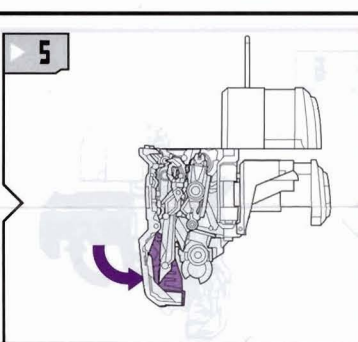

TRANSFORMERS™

AGES 4+

82906/82414 Asst.

Disc Blast DECEPTICON FRENZY™

TRANSFORMERS.COM

NOTE: Some parts are made to detach if excessive force is applied and are designed to be reattached if separation occurs. Adult supervision may be necessary for younger children.

CHANGING TO RADIO

1. INSERT DISK INTO LAUNCHER.

2. PUSH TO FIRE.

Radio Mode
Not a working radio.

CHANGING TO ROBOT

1. INSERT DISK INTO LAUNCHER.
2. PUSH BUTTON TO FIRE.

DREAMWORKS
PICTURES

TRANSFORMERS.COM