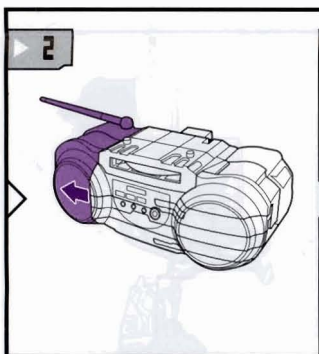

CHANGING TO RADIO

1. INSERT DISK INTO LAUNCHER.

2. PUSH TO FIRE.

Radio Mode
Not a working radio.

CHANGING TO ROBOT

1. INSERT DISK INTO LAUNCHER.
2. PUSH BUTTON TO FIRE.

DREAMWORKS
PICTURES

TRANSFORMERS.COM