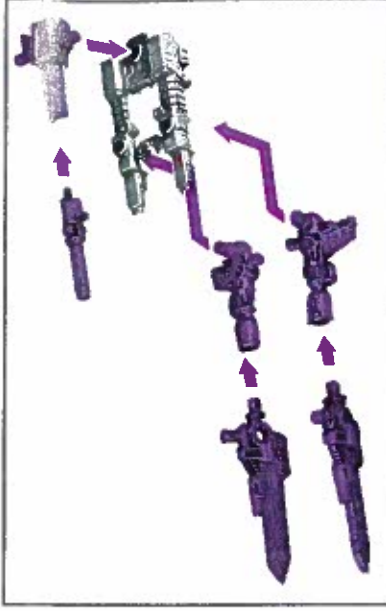

TRANSFORMERS
GENERATIONS
FALL OF CYBERTRON 2012
D E C E M B E R
BRUTICUSTM

NOTE: Some parts are made to detach if excessive force is applied, and are designed to be reattached if separation occurs. Adult supervision may be necessary for younger children.

WARNING:
CHOKING HAZARD-Small parts.
Not for children under 3 years.

AGES 5+
A0743

LEVEL: 2
INTERMEDIATE

COMBINING TO CREATE DECEPTICON BRUTICUS

TO BUILD SONIC CANNON:

ONSLAUGHT™

VORTEX™

BLAST OFF™

DECEPTICON
BRAWL™

SWINDLE®

DECEPTICON
BRUTICUS

CHANGING BLAST OFF TO VEHICLE

Reverse order of instructions to convert back into arm.

CHANGING TO ROBOT

2

5