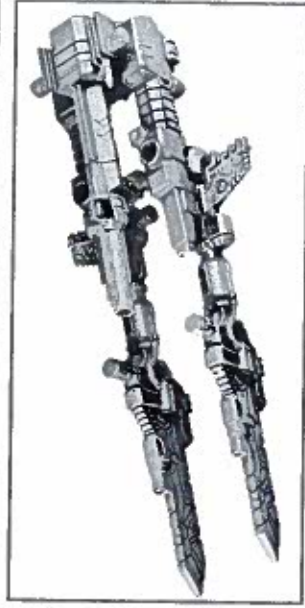

TRANSFORMERS

G E N E R A T I O N S

FALL OF CYBERTRON 2012

BRUTICUS

NOTE: Some parts are made to detach if excessive force is applied, and are designed to be reattached if separation occurs. Adult supervision may be necessary for younger children.

WARNING:

CHOKING HAZARD-Small parts.
Not for children under 3 years.

AGES 5+

A0743

LEVEL: 0 1 2 3

I N T E R M E D I A T E

TO BUILD SONIC CANNON:

ONSLAUGHT™