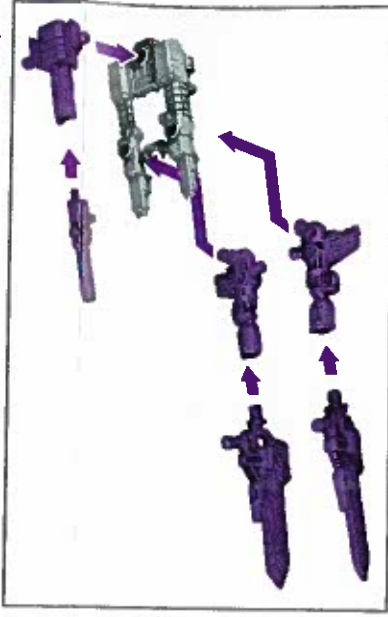

TRANSFORMERS

G E N E R A T I O N S

FALL OF CYBERTRON 2012

BRUTICUS

NOTE: Some parts are made to detach if excessive force is applied, and are designed to be reattached if separation occurs. Adult supervision may be necessary for younger children.

WARNING:

CHOKING HAZARD-Small parts.
Not for children under 3 years.

AGES 5+

A0743

LEVEL: 0 1 2 3

I N T E R M E D I A T E

TO BUILD SONIC CANNON:

ONSLAUGHT™