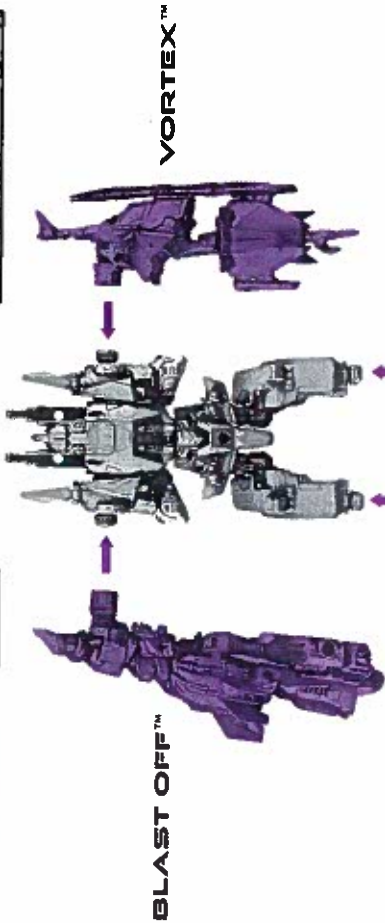

TRANSFORMERS®

GENERATIONS

FALL OF CYBERTRON 2012™

BRUTICUS

NOTE: Some parts are made to detach if excessive force is applied, and are designed to be reattached if separation occurs. Adult supervision may be necessary for younger children.

WARNING:

CHOKING HAZARD-Small parts.
Not for children under 3 years.

AGES 5+

A0743

LEVEL: 2 3
INTERMEDIATE

COMBINING TO CREATE DECEPTICON BRUTICUS

TO BUILD SONIC CANNON:

ONSLAUGHT™