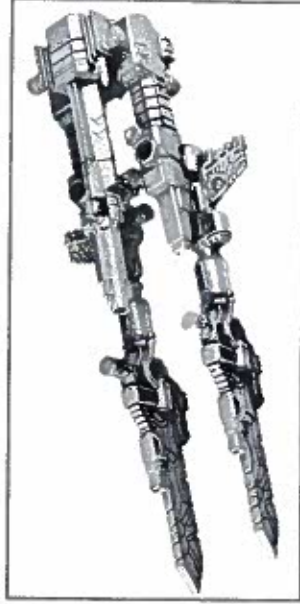

TRANSFORMERS®

GENERATIONS

FALL OF CYBERTRON 2012™

BRUTICUS

NOTE: Some parts are made to detach if excessive force is applied, and are designed to be reattached if separation occurs. Adult supervision may be necessary for younger children.

WARNING:

CHOKING HAZARD-Small parts.
Not for children under 3 years.

AGES 5+

A0743

LEVEL: 2 3
INTERMEDIATE

COMBINING TO CREATE DECEPTICON BRUTICUS

TO BUILD SONIC CANNON:

ONSLAUGHT™