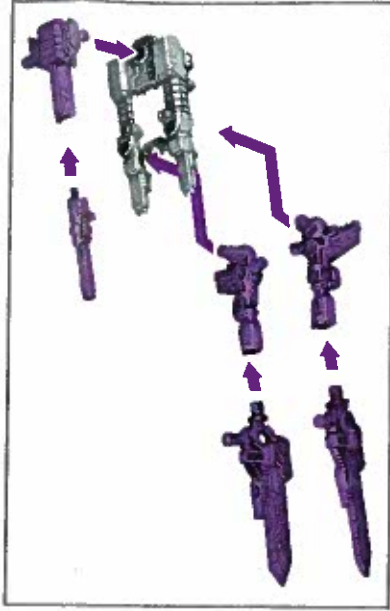

TRANSFORMERS®

GENERATIONS

FALL OF CYBERTRON 2012™

BRUTICUS

NOTE: Some parts are made to detach if excessive force is applied, and are designed to be reattached if separation occurs. Adult supervision may be necessary for younger children.

WARNING:

CHOKING HAZARD-Small parts.
Not for children under 3 years.

AGES 5+

A0743

LEVEL: 2 3
INTERMEDIATE

COMBINING TO CREATE DECEPTICON BRUTICUS

TO BUILD SONIC CANNON:

ONSLAUGHT™