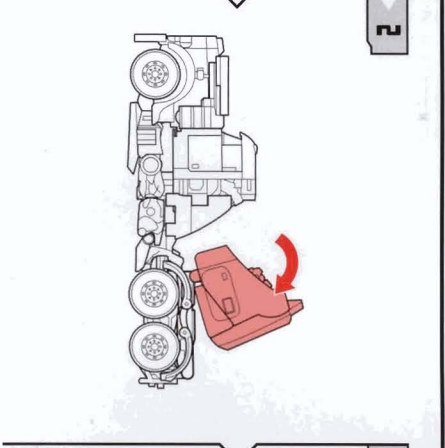

TRANSFORMERS

NOTE: Some parts are made to detach if excessive force is applied and are designed to be reattached if separation occurs. Adult supervision may be necessary for younger children.

AUTOBOT
OPTIMUS PRIME

AGES 5+
81408/81060 Asst.

TRANSFORMERS.COM

CHANGING TO ROBOT

5

6

7

8

9