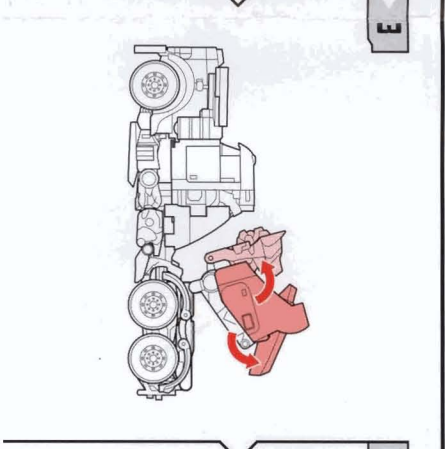

TRANSFORMERS

NOTE: Some parts are made to detach if excessive force is applied and are designed to be reattached if separation occurs. Adult supervision may be necessary for younger children.

AUTOBOT
OPTIMUS PRIME

AGES 5+
81408/81060 Asst.

TRANSFORMERS.COM

CHANGING TO ROBOT

5

6

7

8

9