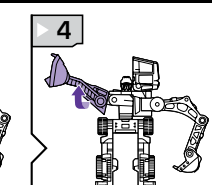

## AGES 5+

19745/19741 ASST.

P/N 7056370000

Reverse order of instructions to convert back to vehicle.

Some poses may require hand support.  
Product and colors may vary.

TRANSFORMERS.COM

© 2010 Hasbro. All Rights Reserved.