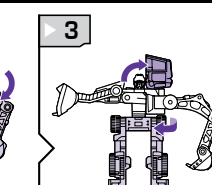

## AGES 5+

19745/19741 ASST.

P/N 7056370000

Reverse order of instructions to convert back to vehicle.

Some poses may require hand support.  
Product and colors may vary.

TRANSFORMERS.COM

© 2010 Hasbro. All Rights Reserved.