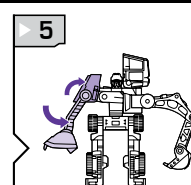

## AGES 5+

19745/19741 ASST.

P/N 7056370000

Reverse order of instructions to convert back to vehicle.

Some poses may require hand support.  
Product and colors may vary.

TRANSFORMERS.COM

© 2010 Hasbro. All Rights Reserved.