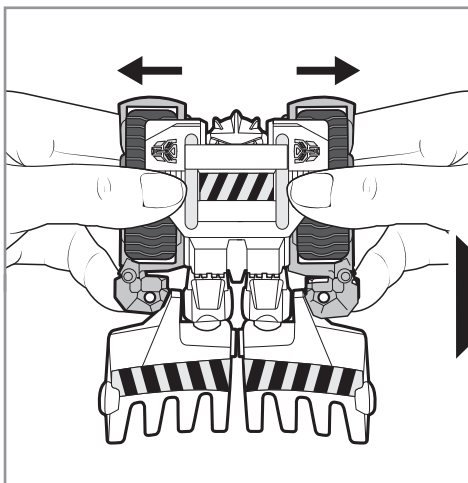

3-6

BOULDER THE
CONSTRUCTION-BOT

PLAYSKOOL
HEROES

WWW.PLAYSKOOLHEROES.COM