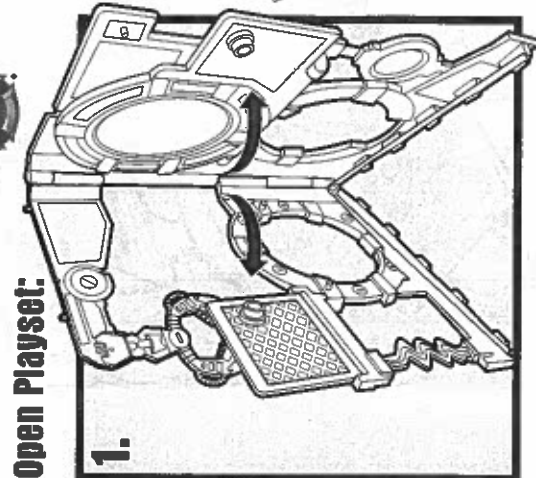

AGES 3-7
BUMBLEBEE™
RESCUE REPAIR STATION

Open Playset:

Includes:

1.

2.

Rescue Launcher:

1.

2.