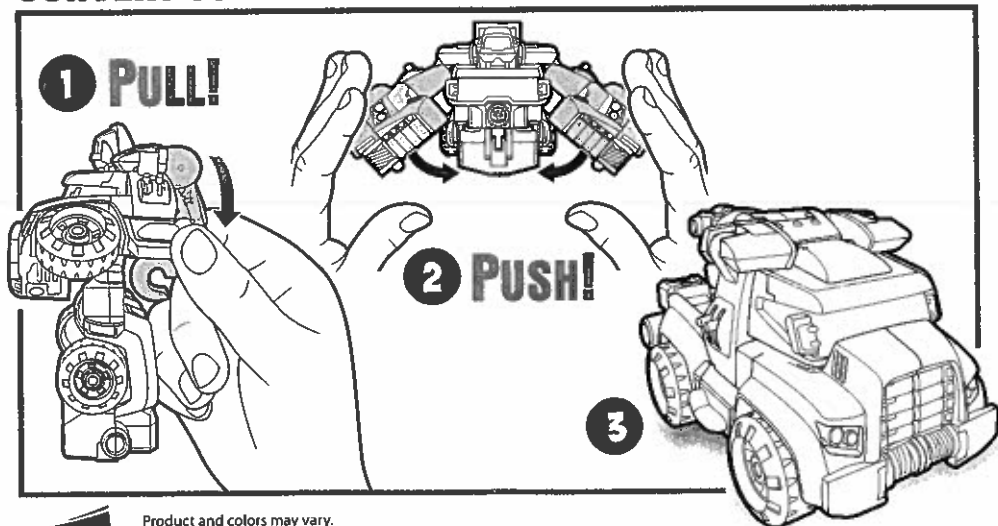

**AGES 3-6**

37155/33065 Ass't.

**HOIST  
THE TOW-BOT™**

**PLAYSKOOL  
HEROES™**

**CONVERT TO ROBOT:**

**CONVERT TO VEHICLE:**

Product and colors may vary.  
Retain these instructions for future reference.  
Manufactured under license from TOMY Company, Ltd.  
© 2011 Hasbro. All Rights Reserved.  
TM & © denote U.S. Trademarks.