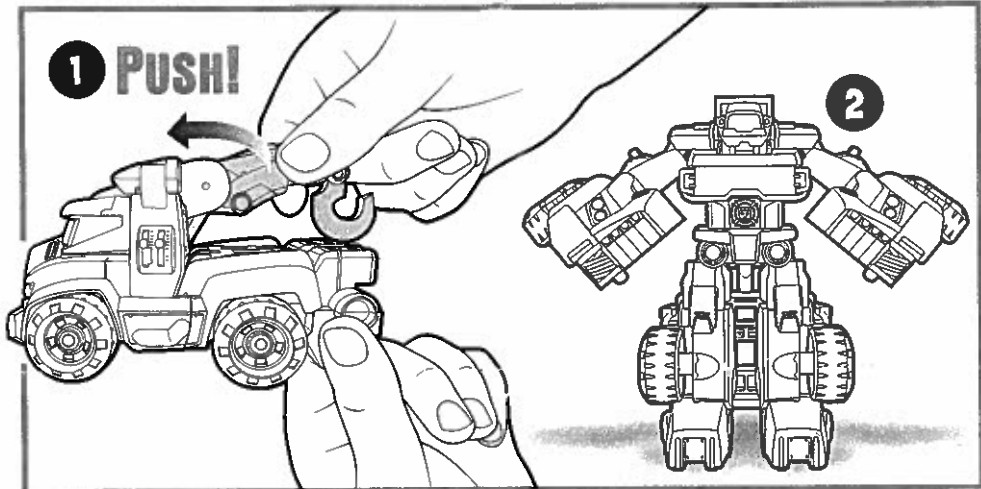

**AGES 3-6**

37155/33065 Ass't.

**HOIST  
THE TOW-BOT™**

**PLAYSKOOL  
HEROES™**

**CONVERT TO ROBOT:**

**CONVERT TO VEHICLE:**

Product and colors may vary.  
Retain these instructions for future reference.  
Manufactured under license from TOMY Company, Ltd.  
© 2011 Hasbro. All Rights Reserved.  
TM & © denote U.S. Trademarks.