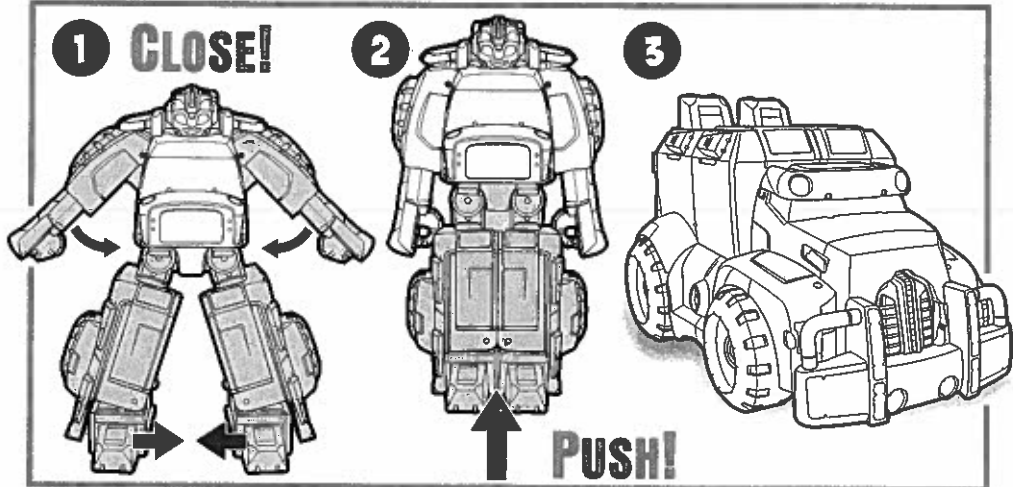

HUGO J-0

36797/33065 Asst.

MEDIX
THE DOG-BOT™

PLAYSKOOL
HEROES™

CONVERT TO ROBOT:

CONVERT TO VEHICLE:

Product and colors may vary.
Retain these instructions for future reference.
Manufactured under license from TOMY Company, Ltd.
© 2011 Hasbro. All Rights Reserved.
TM & © denote U.S. Trademarks.