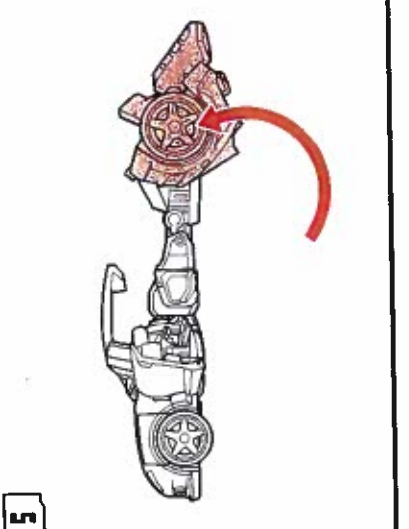

# TRANSFORMERS

SPECIAL OPS JAZZ

AUTOBOT

LEVEL: 0 1 2 3 4 5  
INTERMEDIATE

NOTE: Some parts are made to detach if excessive force is applied and are designed to be reattached if separation occurs. Adult supervision may be necessary for younger children.

**WARNING:**

CHOKING HAZARD - Small parts.  
Not for children under 3 years.

AGES 5+

25059/98447 Ass't.

TRANSFORMERS.COM

## CHANGING TO ROBOT

1

2

BACK VIEW

3

4

5

6