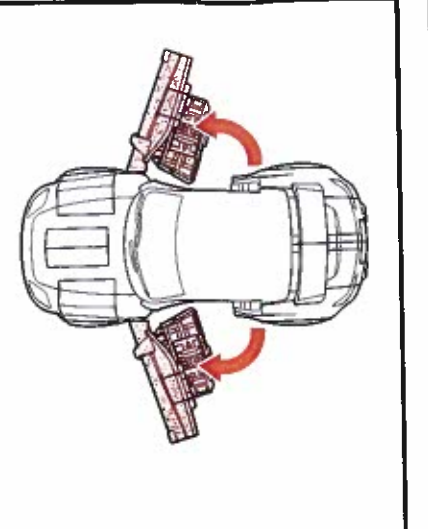

# TRANSFORMERS

SPECIAL OPS JAZZ

AUTOBOT

LEVEL: 0 1 2 3 4 5  
INTERMEDIATE

NOTE: Some parts are made to detach if excessive force is applied and are designed to be reattached if separation occurs. Adult supervision may be necessary for younger children.

**WARNING:**

CHOKING HAZARD - Small parts.  
Not for children under 3 years.

AGES 5+

25059/98447 Ass't.

TRANSFORMERS.COM

## CHANGING TO ROBOT

1

2

BACK VIEW

3

4

5

6