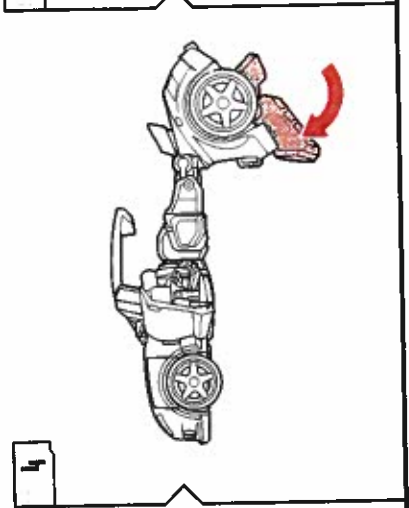

# TRANSFORMERS

SPECIAL OPS JAZZ

AUTOBOT

LEVEL: 0 1 2 3 4 5  
INTERMEDIATE

NOTE: Some parts are made to detach if excessive force is applied and are designed to be reattached if separation occurs. Adult supervision may be necessary for younger children.

**WARNING:**

CHOKING HAZARD - Small parts.  
Not for children under 3 years.

AGES 5+

25059/98447 Ass't.

TRANSFORMERS.COM

## CHANGING TO ROBOT

1

2

BACK VIEW

3

4

5

6