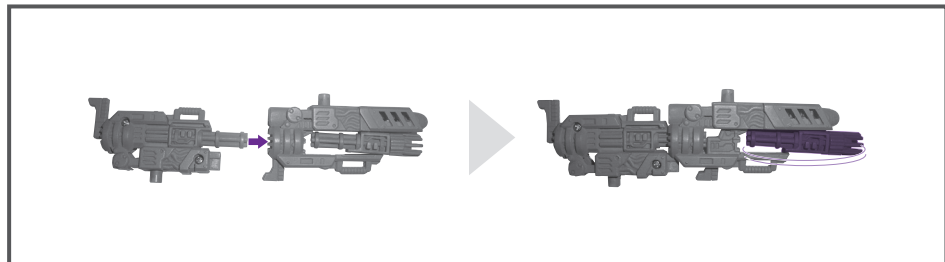

Retain instructions for future reference.

P/N 7146560000

Product and colors may vary. Some poses may require hand support.
© 2010 Paramount Pictures Corporation.
Manufactured under license from TOMY Company, Ltd.
© 2010 Hasbro. All Rights Reserved. TM & © denote U.S. Trademarks.

TRANSFORMERS.COM/INSTRUCTIONS