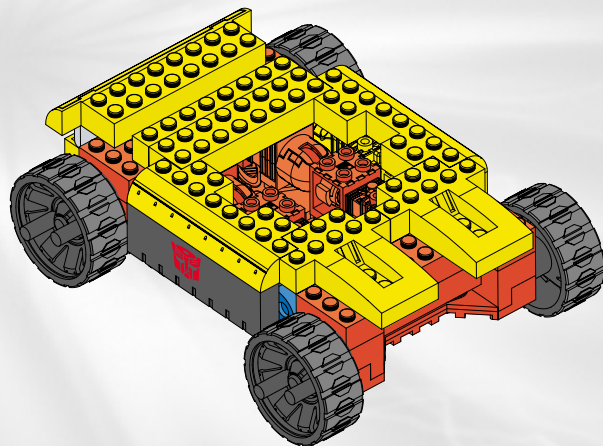

TRANSFORMERS ARMADA™

AGES 5+

7055

▲ WARNING:

CHOKING HAZARD-Small parts.
Not for children under 3 years.

62 pcs.

ASSEMBLY REQUIRED.
KIT BUILDS 1 ROBOT/VEHICLE.

BTR
BUILT TO RULE!
™

HOT SHOT™
with JOLT™ MINI-CON™

1.

TRANS-SKELETON™

2.

3.

1.

VEHICLE MODE

2.

3.

4.

5.

6.

7.

8.

9.

10.