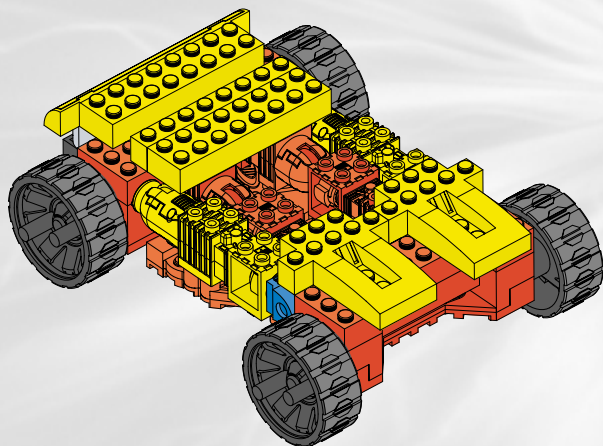

TRANSFORMERS ARMADA™

AGES 5+

7055

▲ WARNING:

CHOKING HAZARD-Small parts.
Not for children under 3 years.

62 pcs.

ASSEMBLY REQUIRED.
KIT BUILDS 1 ROBOT/VEHICLE.

BTR
BUILT TO RULE!
™

HOT SHOT™
with JOLT™ MINI-CON™

1.

TRANS-SKELETON™

2.

3.

1.

VEHICLE MODE

2.

3.

4.

5.

6.

7.

8.

9.

10.