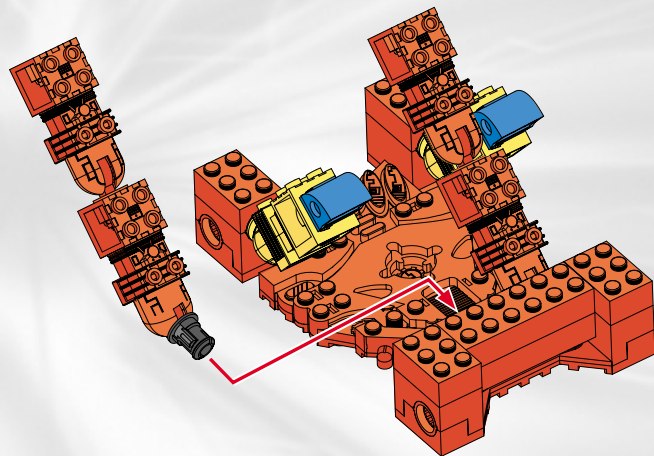

TRANSFORMERS ARMADA™

AGES 5+

7055

▲ WARNING:

CHOKING HAZARD-Small parts.
Not for children under 3 years.

62 pcs.

ASSEMBLY REQUIRED.
KIT BUILDS 1 ROBOT/VEHICLE.

BTR
BUILT TO RULE!
™

HOT SHOT™
with JOLT™ MINI-CON™

1.

TRANS-SKELETON™

2.

3.

1.

VEHICLE MODE

2.

3.

4.

5.

6.

7.

8.

9.

10.