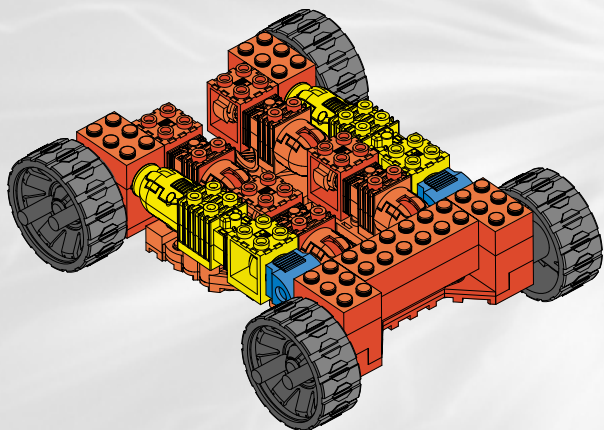

TRANSFORMERS ARMADA™

AGES 5+

7055

▲ WARNING:

CHOKING HAZARD-Small parts.
Not for children under 3 years.

62 pcs.

ASSEMBLY REQUIRED.
KIT BUILDS 1 ROBOT/VEHICLE.

BTR
BUILT TO RULE!
™

HOT SHOT™
with JOLT™ MINI-CON™

1.

TRANS-SKELETON™

2.

3.

1.

VEHICLE MODE

2.

3.

4.

5.

6.

7.

8.

9.

10.