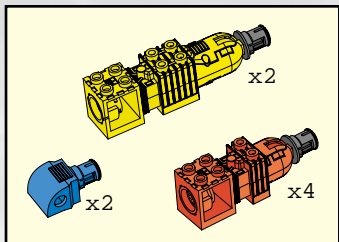

1.

TRANS-SKELETON™

2.