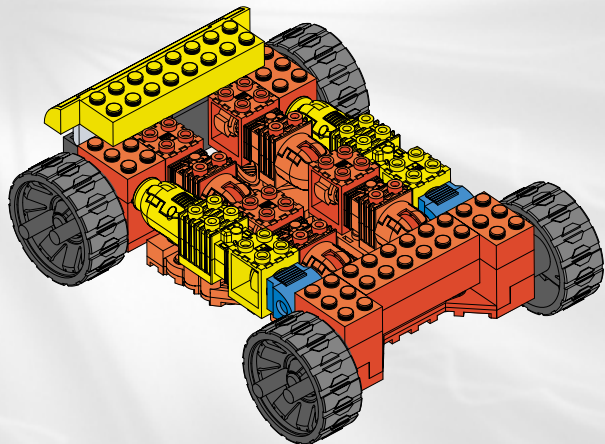

TRANSFORMERS ARMADA™

AGES 5+

7055

▲ WARNING:

CHOKING HAZARD-Small parts.
Not for children under 3 years.

62 pcs.

ASSEMBLY REQUIRED.
KIT BUILDS 1 ROBOT/VEHICLE.

BTR
BUILT TO RULE!
™

HOT SHOT™
with JOLT™ MINI-CON™

1.

TRANS-SKELETON™

2.

3.

1.

VEHICLE MODE

2.

3.

4.

5.

6.

7.

8.

9.

10.