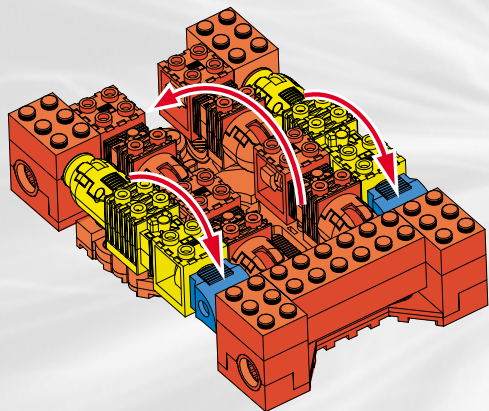

TRANSFORMERS ARMADA™

AGES 5+

7055

▲ WARNING:

CHOKING HAZARD-Small parts.
Not for children under 3 years.

62 pcs.

ASSEMBLY REQUIRED.
KIT BUILDS 1 ROBOT/VEHICLE.

BTR
BUILT TO RULE!
™

HOT SHOT™
with JOLT™ MINI-CON™

1.

TRANS-SKELETON™

2.

3.

1.

VEHICLE MODE

2.

3.

4.

5.

6.

7.

8.

9.

10.