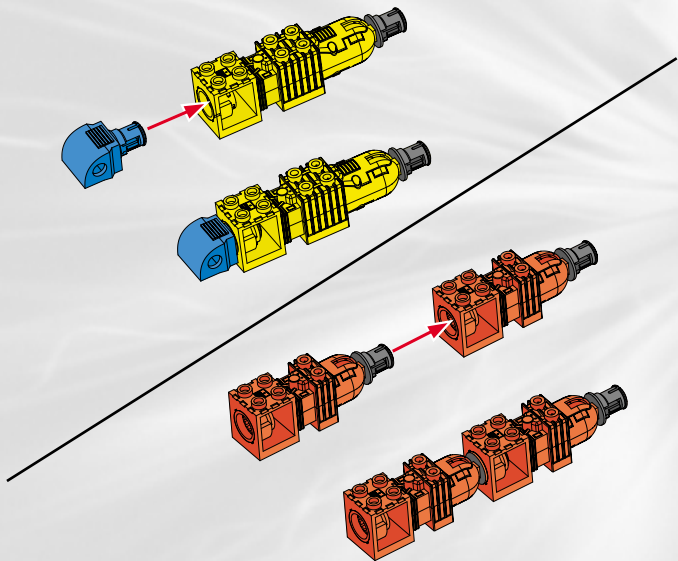

TRANSFORMERS ARMADA™

AGES 5+

7055

▲ WARNING:

CHOKING HAZARD-Small parts.
Not for children under 3 years.

62 pcs.

ASSEMBLY REQUIRED.
KIT BUILDS 1 ROBOT/VEHICLE.

BTR
BUILT TO RULE!
™

HOT SHOT™
with JOLT™ MINI-CON™

1.

TRANS-SKELETON™

2.

3.

1.

VEHICLE MODE

2.