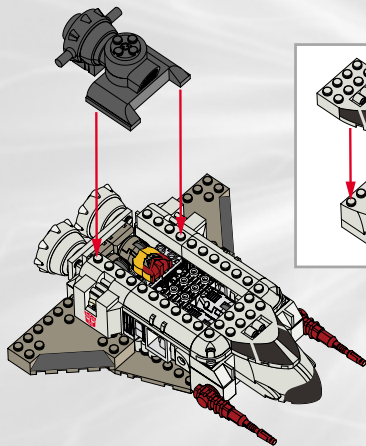

TRANSFORMERS ARMADA™

AGES 5+
7053

 WARNING:

CHOKING HAZARD-Small parts.
Not for children under 3 years.

39 pcs.

ASSEMBLY REQUIRED.
KIT BUILDS 1 ROBOT/VEHICLE.

BTR
BUILT TO RULE!™

JETFIRE™
with COMETTOR™ MINI-CON™

1.

TRANS-SKELETON™

2.

3.

4.

1.

VEHICLE MODE

2.

3.

4.

5.

6.

7.

8.

LAUNCHING MISSILE!

1.