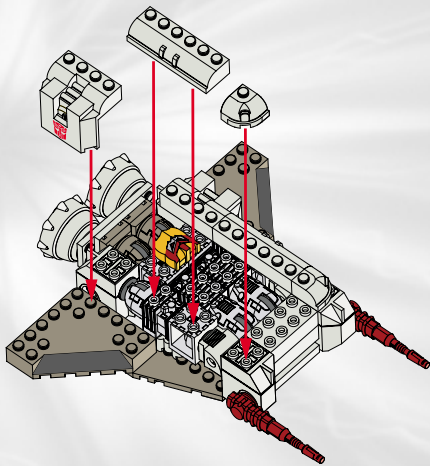

TRANSFORMERS ARMADA™

AGES 5+
7053

 WARNING:

CHOKING HAZARD-Small parts.
Not for children under 3 years.

39 pcs.

ASSEMBLY REQUIRED.
KIT BUILDS 1 ROBOT/VEHICLE.

BTR
BUILT TO RULE!™

JETFIRE™
with COMETTOR™ MINI-CON™

1.

TRANS-SKELETON™

2.

3.

4.

1.

VEHICLE MODE

2.

3.

4.

5.

6.

7.

8.

LAUNCHING MISSILE!

1.