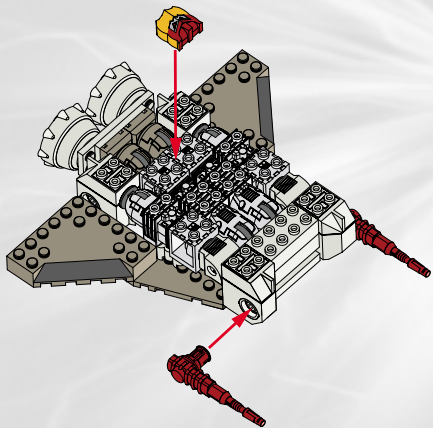

TRANSFORMERS ARMADA™

AGES 5+
7053

 WARNING:

CHOKING HAZARD-Small parts.
Not for children under 3 years.

39 pcs.

ASSEMBLY REQUIRED.
KIT BUILDS 1 ROBOT/VEHICLE.

BTR
BUILT TO RULE!™

JETFIRE™
with COMETTOR™ MINI-CON™

1.

TRANS-SKELETON™

2.

3.

4.

1.

VEHICLE MODE

2.

3.

4.

5.

6.

7.

8.

LAUNCHING MISSILE!

1.

2.

1.

ROBOT MODE

2.

3.

4.

5.

6.