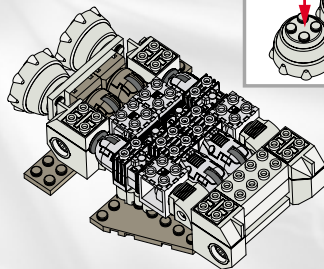

TRANSFORMERS ARMADA™

AGES 5+
7053

 WARNING:

CHOKING HAZARD-Small parts.
Not for children under 3 years.

39 pcs.

ASSEMBLY REQUIRED.
KIT BUILDS 1 ROBOT/VEHICLE.

BTR
BUILT TO RULE!™

JETFIRE™
with COMETTOR™ MINI-CON™

1.

TRANS-SKELETON™

2.

3.

4.

1.

VEHICLE MODE

2.

3.

4.

5.

6.

7.

8.

LAUNCHING MISSILE!

1.

2.

1.

ROBOT MODE

2.

3.

4.

5.

6.