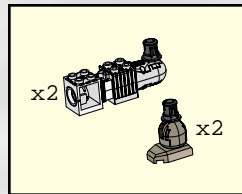

TRANS-SKELETON™

2.