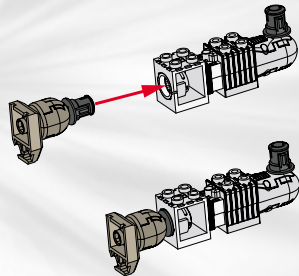

TRANSFORMERS ARMADA™

AGES 5+
7053

 WARNING:

CHOKING HAZARD-Small parts.
Not for children under 3 years.

39 pcs.

ASSEMBLY REQUIRED.
KIT BUILDS 1 ROBOT/VEHICLE.

BTR
BUILT TO RULE!™

JETFIRE™
with COMETTOR™ MINI-CON™

1.

TRANS-SKELETON™

2.

3.

4.

1.

VEHICLE MODE

2.