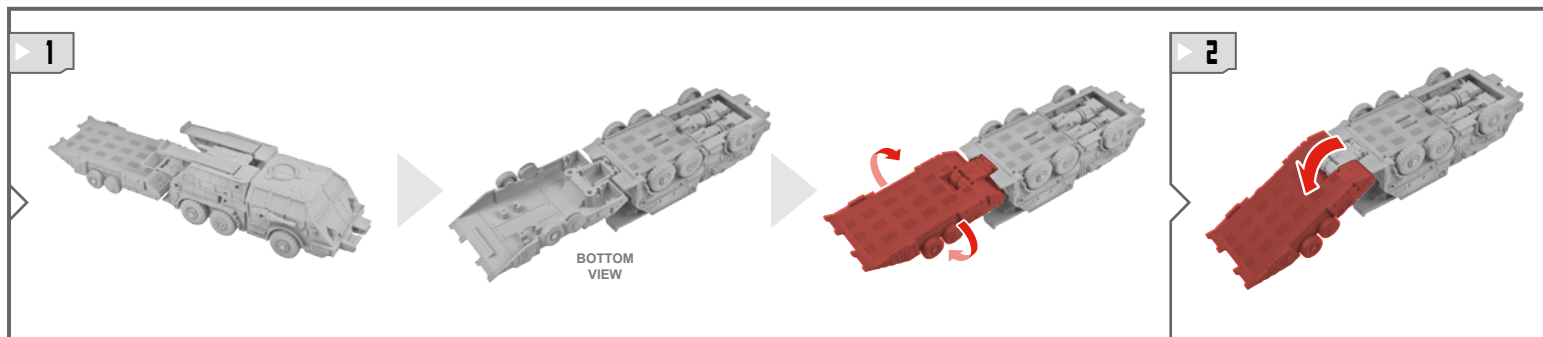

TRANSFORMERS

DARK OF THE MOON™

AUTOBOT™

EASY

BUMBLEBEE™

LEVEL: **1** 2 3

NOTE: Some parts are made to detach if excessive force is applied, and are designed to be reattached if separation occurs. Adult supervision may be necessary for younger children.

WARNING:

CHOKING HAZARD-Small parts.
Not for children under 3 years.

AGES 5+

29734/28706 ASST.

CHANGING TO VEHICLE

CHANGING TO APC MODE

CHANGING TO BATTLE BASE MODE 1

CHANGING TO BATTLE BASE MODE 2