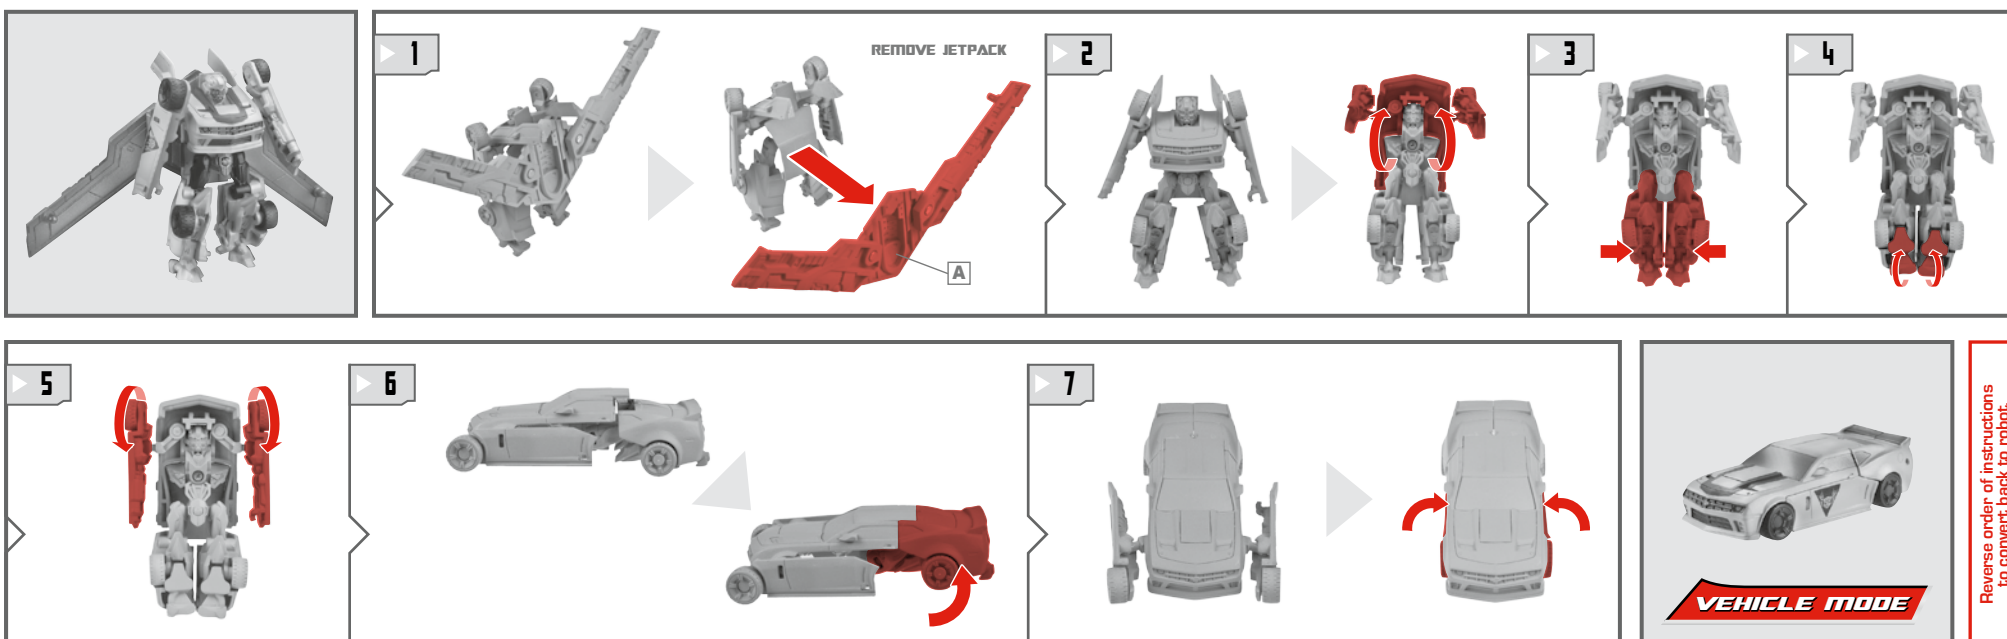

TRANSFORMERS

DARK OF THE MOON™

AUTOBOT™

EASY

BUMBLEBEE™

LEVEL: **1** 2 3

NOTE: Some parts are made to detach if excessive force is applied, and are designed to be reattached if separation occurs. Adult supervision may be necessary for younger children.

WARNING:

CHOKING HAZARD-Small parts.
Not for children under 3 years.

AGES 5+

29734/28706 ASST.

CHANGING TO VEHICLE

CHANGING TO APC MODE

CHANGING TO BATTLE BASE MODE 1

CHANGING TO BATTLE BASE MODE 2