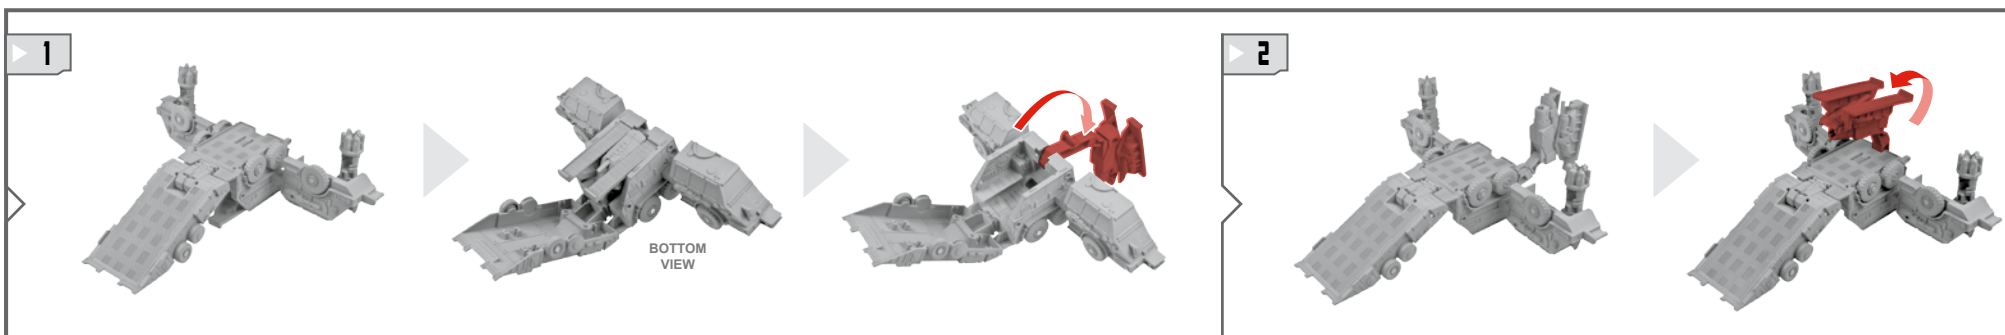

TRANSFORMERS

DARK OF THE MOON™

AUTOBOT™

EASY

BUMBLEBEE™

LEVEL: **1** 2 3

NOTE: Some parts are made to detach if excessive force is applied, and are designed to be reattached if separation occurs. Adult supervision may be necessary for younger children.

WARNING:

CHOKING HAZARD-Small parts.
Not for children under 3 years.

AGES 5+

29734/28706 ASST.

CHANGING TO VEHICLE

CHANGING TO APC MODE

CHANGING TO BATTLE BASE MODE 1

CHANGING TO BATTLE BASE MODE 2