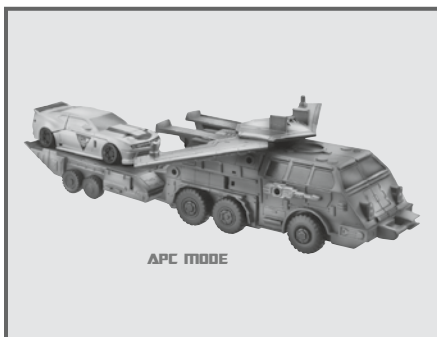

TRANSFORMERS

DARK OF THE MOON™

AUTOBOT™

EASY

BUMBLEBEE™

LEVEL: **1** 2 3

NOTE: Some parts are made to detach if excessive force is applied, and are designed to be reattached if separation occurs. Adult supervision may be necessary for younger children.

WARNING:

CHOKING HAZARD-Small parts.
Not for children under 3 years.

AGES 5+

29734/28706 ASST.

CHANGING TO VEHICLE

CHANGING TO APC MODE

CHANGING TO BATTLE BASE MODE 1

CHANGING TO BATTLE BASE MODE 2