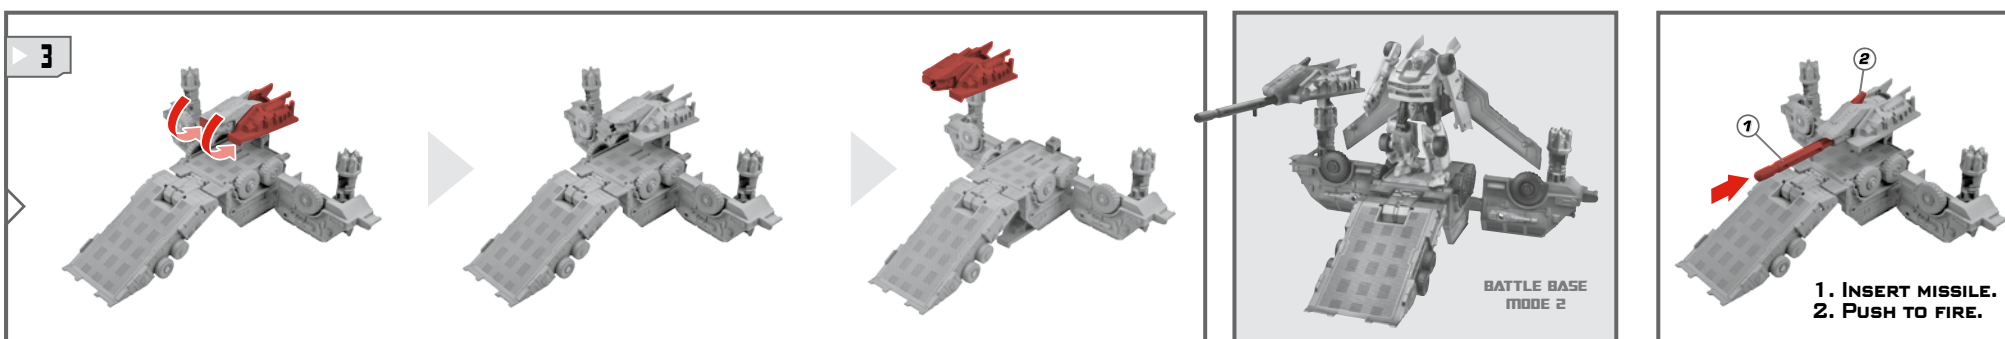

TRANSFORMERS

DARK OF THE MOON™

AUTOBOT™

EASY

BUMBLEBEE™

LEVEL: **1** 2 3

NOTE: Some parts are made to detach if excessive force is applied, and are designed to be reattached if separation occurs. Adult supervision may be necessary for younger children.

WARNING:

CHOKING HAZARD-Small parts.
Not for children under 3 years.

AGES 5+

29734/28706 ASST.

CHANGING TO VEHICLE

CHANGING TO APC MODE

CHANGING TO BATTLE BASE MODE 1

CHANGING TO BATTLE BASE MODE 2