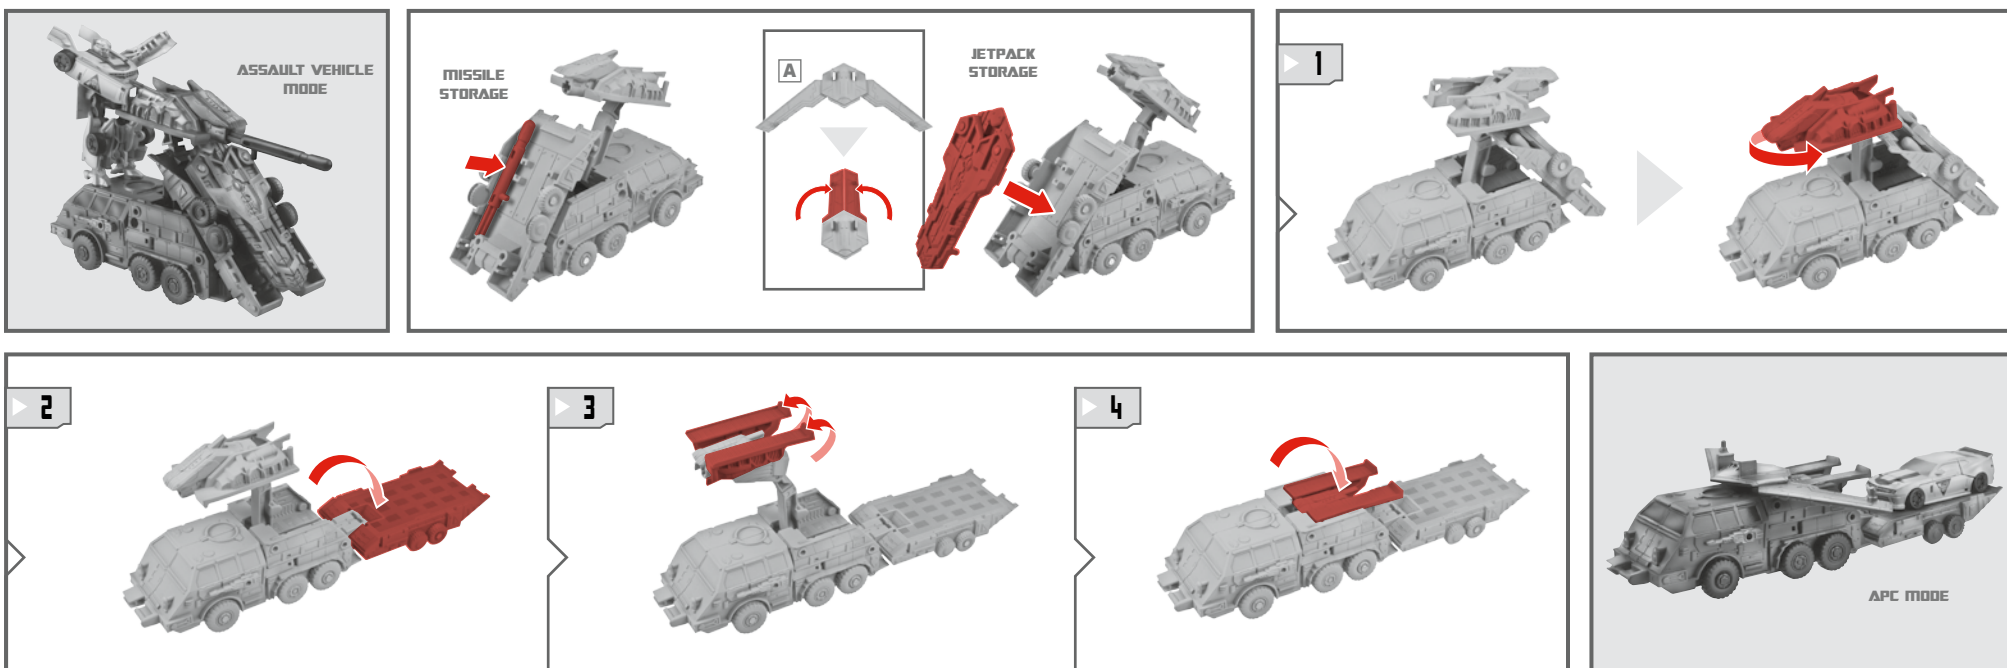

TRANSFORMERS

DARK OF THE MOON™

AUTOBOT™

EASY

BUMBLEBEE™

LEVEL: **1** 2 3

NOTE: Some parts are made to detach if excessive force is applied, and are designed to be reattached if separation occurs. Adult supervision may be necessary for younger children.

WARNING:

CHOKING HAZARD-Small parts.
Not for children under 3 years.

AGES 5+

29734/28706 ASST.

CHANGING TO VEHICLE

CHANGING TO APC MODE

CHANGING TO BATTLE BASE MODE 1

CHANGING TO BATTLE BASE MODE 2