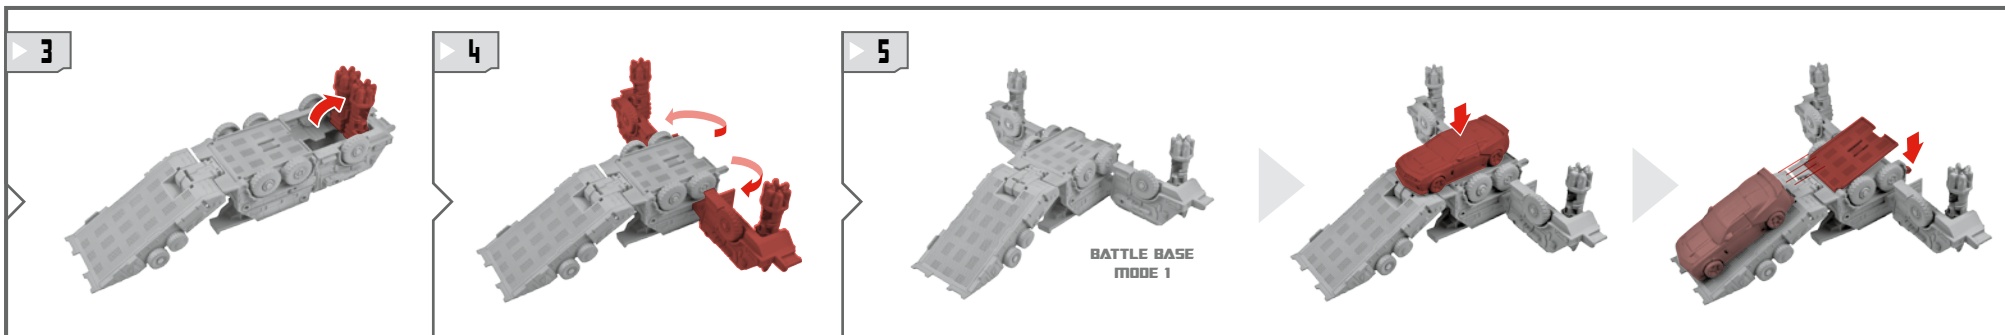

TRANSFORMERS

DARK OF THE MOON™

AUTOBOT™

EASY

BUMBLEBEE™

LEVEL: **1** 2 3

NOTE: Some parts are made to detach if excessive force is applied, and are designed to be reattached if separation occurs. Adult supervision may be necessary for younger children.

WARNING:

CHOKING HAZARD-Small parts.
Not for children under 3 years.

AGES 5+

29734/28706 ASST.

CHANGING TO VEHICLE

CHANGING TO APC MODE

CHANGING TO BATTLE BASE MODE 1

CHANGING TO BATTLE BASE MODE 2