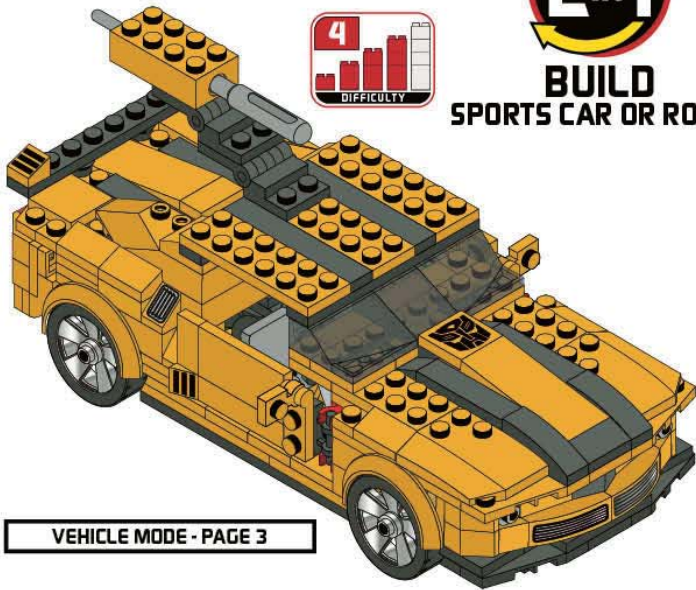

**BUILD
SPORTS CAR OR ROBOT**

VEHICLE MODE - PAGE 3