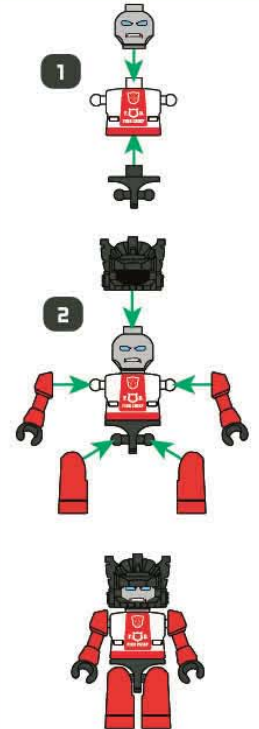

CREATE IT WITH KRE-O™ CONSTRUCTION SETS!

- Sort your blocks by color and size to make them easier to find.
- Build on a large, flat surface.

**BUILD
SPORTS CAR OR ROBOT**

VEHICLE MODE - PAGE 3

ROBOT MODE - PAGE 28

BUMBLEBEE™

RED ALERT®

1

2

3

4

5

C